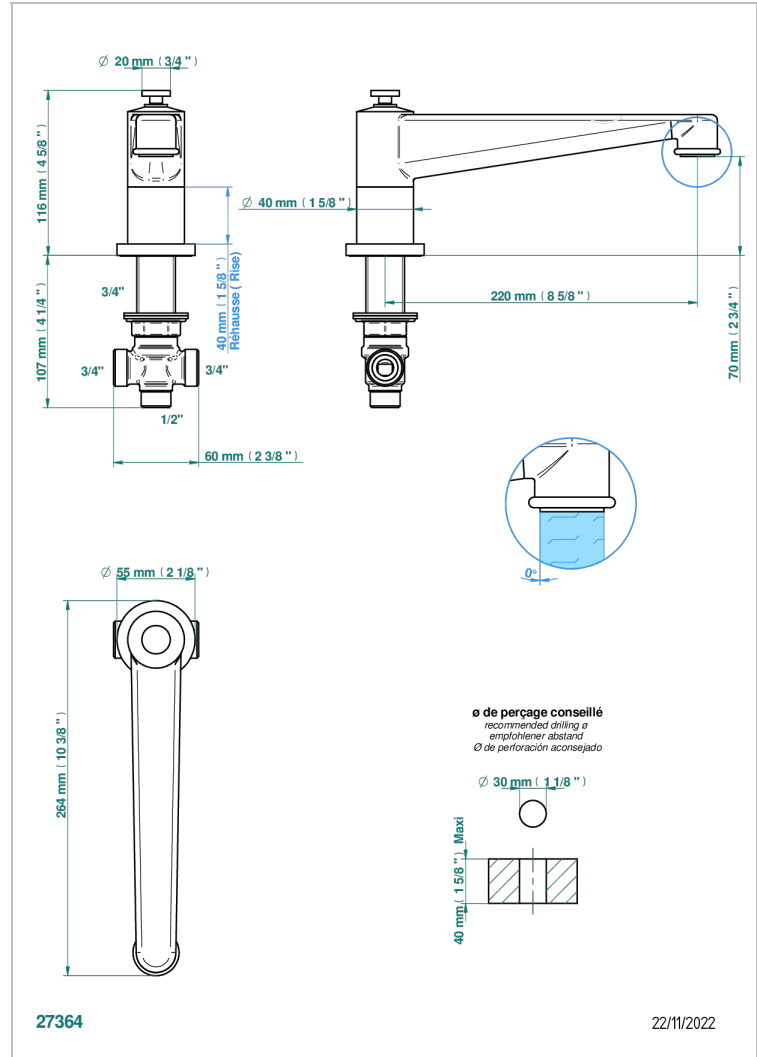

SPIRIT WITH LEVER

G58-29SGI

Rim mounted bath spout and diverter, super goliath

CHARACTERISTIC

- Spirit with lever
- Rim mounted bath spout and diverter, super goliath

AVAILABLE FINITIONS

Antique nickel - H28
Black ceram - D30
Blush PVD - H62
Brass color PVD - H49
Brown bronze color PVD - F33
Gold color PVD - H52