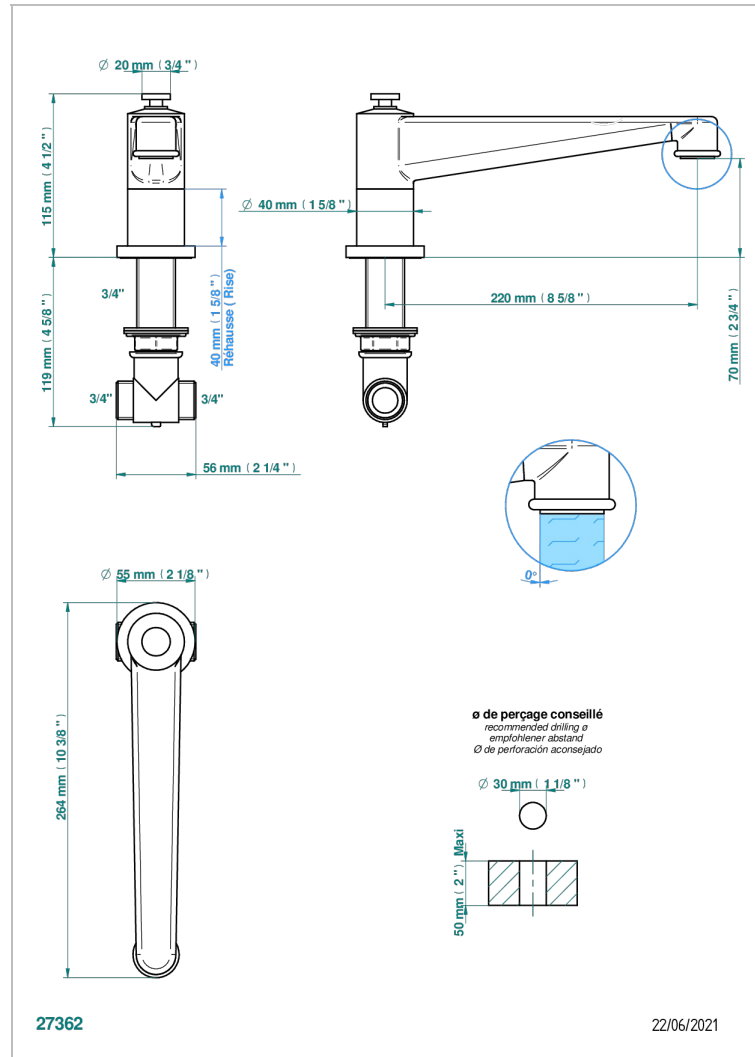

SPIRIT WITH LEVER HANDLES

G58-29SG

Bathtub spout

THG
PARIS

CHARACTERISTIC

- Spirit with lever handles
- Bathtub spout

TECHNICAL SPECS

- Recommandé : 3 bars (max. 5 bars) - Advised : 43,5 psi (max. 72 psi)
- Bec : 35 l/min à 3 bars
- Spout : 9.26 gpm at 43.5 psi