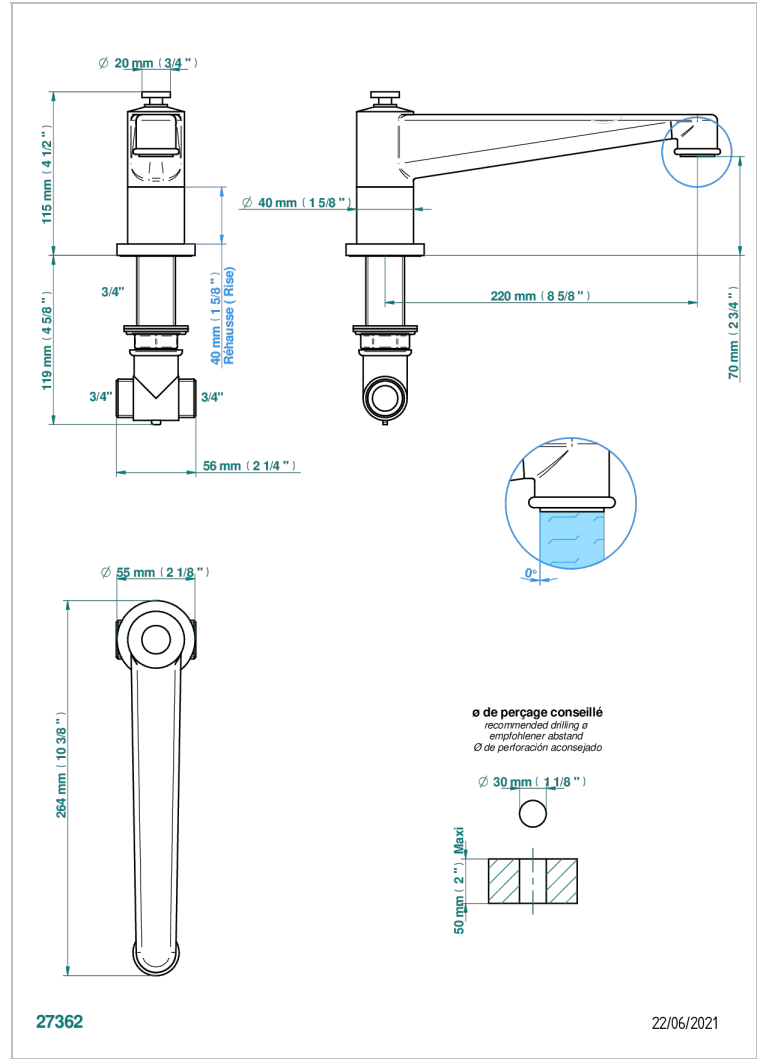

# SPIRIT WITH LEVER

G58-29SG

Rim mounted bath spout, super goliath

THG<sup>®</sup>  
PARIS

## CHARACTERISTIC

- Spirit with lever
- Rim mounted bath spout, super goliath

## TECHNICAL SPECS

- Recommandé : 3 bars (max. 5 bars) - Advised : 43,5 psi (max. 72 psi)
- Bec : 35 l/min à 3 bars
- Spout : 9.26 gpm at 43.5 psi