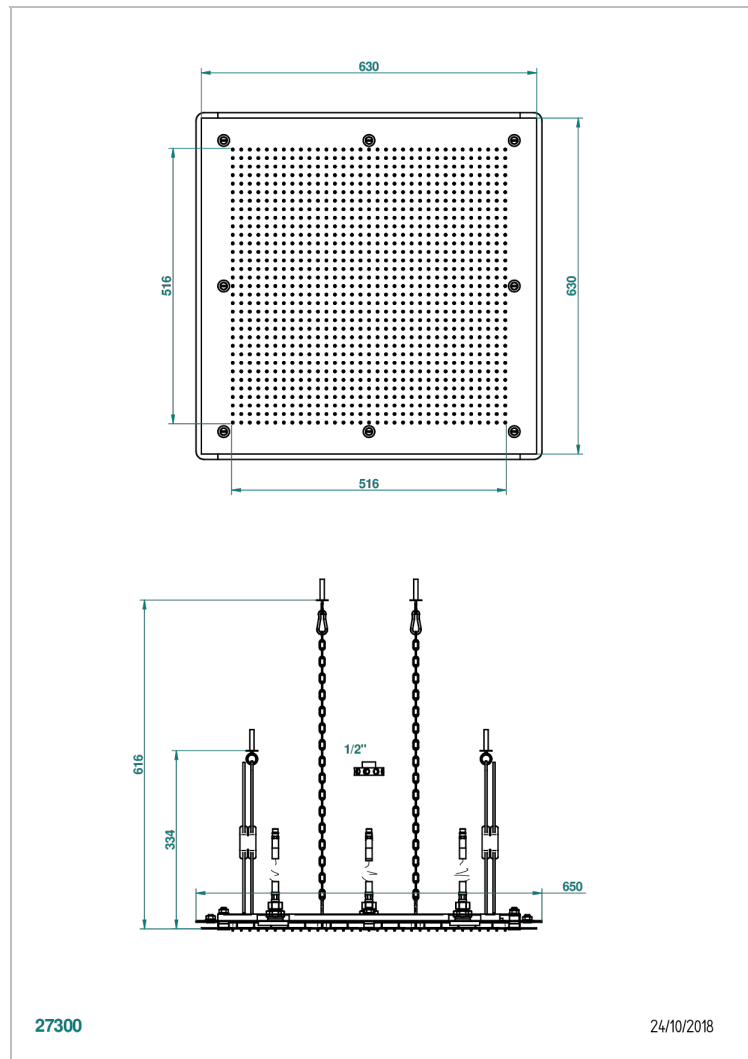

G00-489

Metal sky shower 24" 3/4 x 24" 3/4 with Easyclean system

CHARACTERISTIC

- Brass
- Requires a minimum false ceiling of 25 cm
- Showerhead with silicone nozzles to facilitate the removal of limescale
- Installation of a water softener is strongly recommended

TECHNICAL SPECS

- Recommandé : 3 bars (max. 5 bars) - Advised : 43,5 psi (max. 72 psi)
- 29 l/min à 3 bars (7,3 gpm at 43.5 psi)

AVAILABLE FINITIONS

Blush PVD - H62
 Brass color PVD - H49
 Brown bronze color PVD - F33
 Chrome polished - A02
 Gold color PVD - H52
 Gold polished - F01