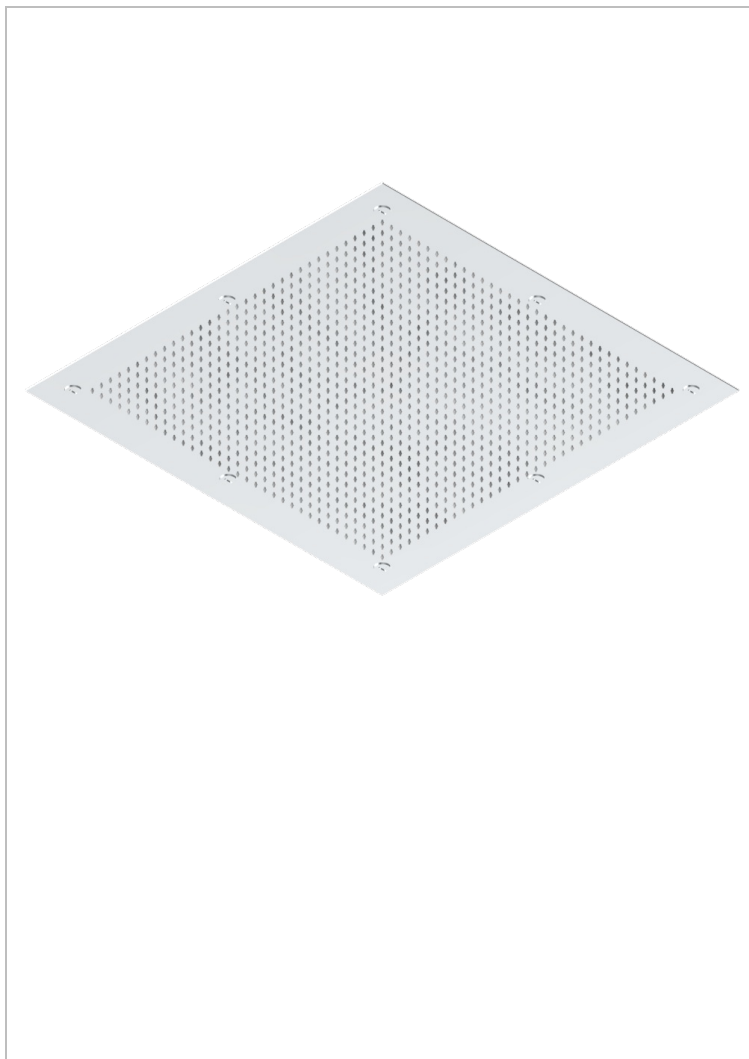

G00-489

Metal sky shower 24" 3/4 x 24" 3/4 with Easyclean system

CHARACTERISTIC

- Brass
- Requires a minimum false ceiling of 25 cm
- Showerhead with silicone nozzles to facilitate the removal of limescale
- Installation of a water softener is strongly recommended

TECHNICAL SPECS

- Recommandé : 3 bars (max. 5 bars) - Advised : 43,5 psi (max. 72 psi)
- 29 l/min à 3 bars (7,3 gpm at 43.5 psi)

AVAILABLE FINITIONS

Blush PVD - H62
 Brass color PVD - H49
 Brown bronze color PVD - F33
 Chrome polished - A02
 Gold color PVD - H52
 Gold polished - F01

Graphite PVD - H64
 Matt Umber PVD - H67
 Matt blush PVD - H60
 Matt brass color PVD - H50
 Matt brown bronze color PVD - F34
 Matt gold color PVD - H53

Matt graphite PVD - H65
 Matt nickel (American satin) - C01
 Matt nickel color PVD - H56
 Nickel color PVD - H55
 Nickel polished - B01
 Soft gold - F30