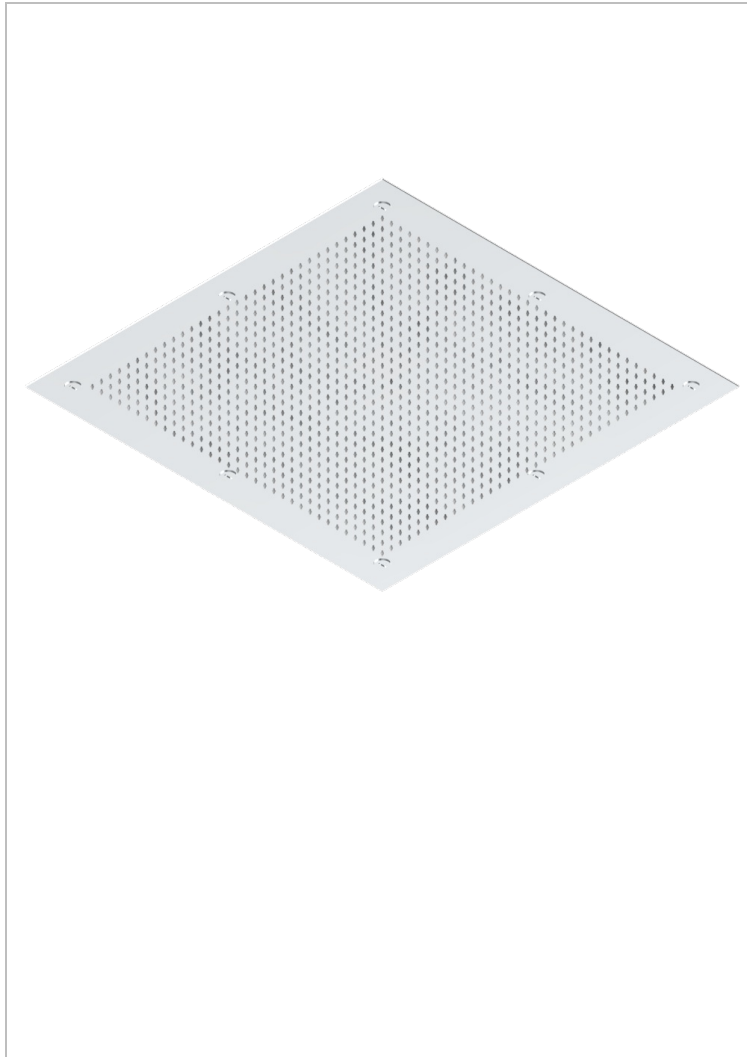

# GENERAL PRODUCTS

G00-489

Metal sky shower 24" 3/4 x 24" 3/4 with Easyclean system

27300

24/10/2018

## CHARACTERISTIC

- Brass
- Requires a minimum false ceiling of 25 cm
- Showerhead with silicone nozzles to facilitate the removal of limescale
- Installation of a water softener is strongly recommended