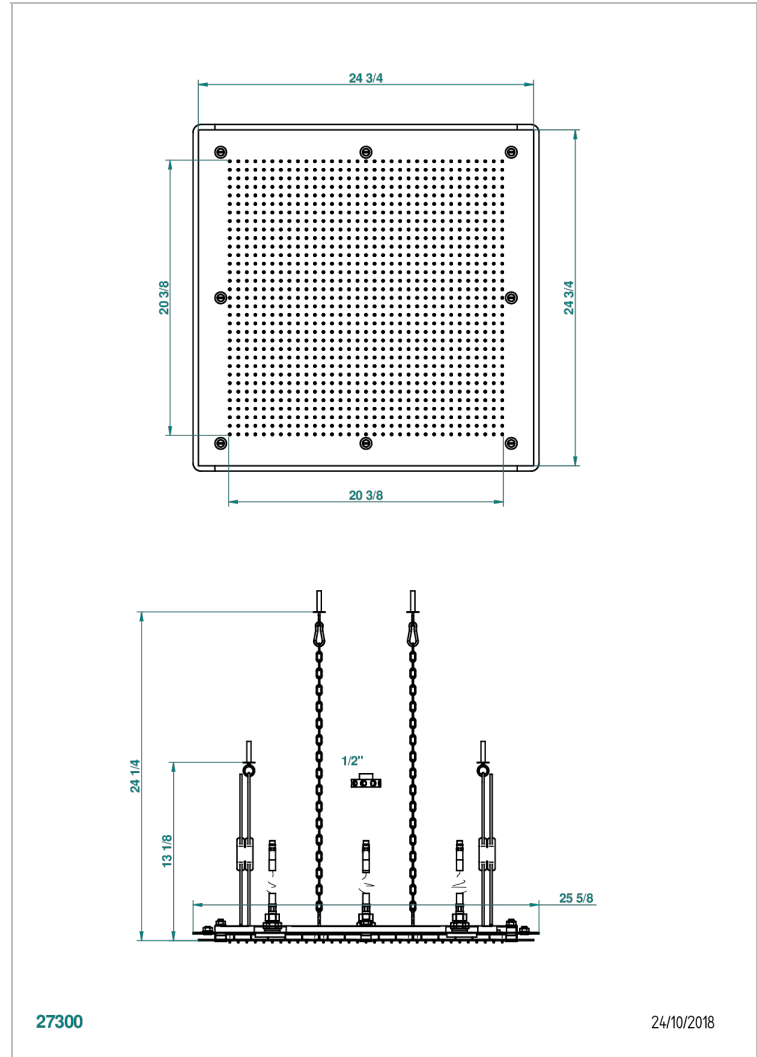

# GENERAL PRODUCTS

G00-489

Metal sky shower 24" 3/4 x 24" 3/4 with Easyclean system

27300

24/10/2018

## CHARACTERISTIC

- Brass
- Requires a minimum false ceiling of 25 cm
- Showerhead with silicone nozzles to facilitate the removal of limescale
- Installation of a water softener is strongly recommended

## TECHNICAL SPECS

- Recommandé : 3 bars (max. 5 bars) - Advised : 43,5 psi (max. 72 psi)
- 29 l/min à 3 bars (7,3 gpm at 43.5 psi)