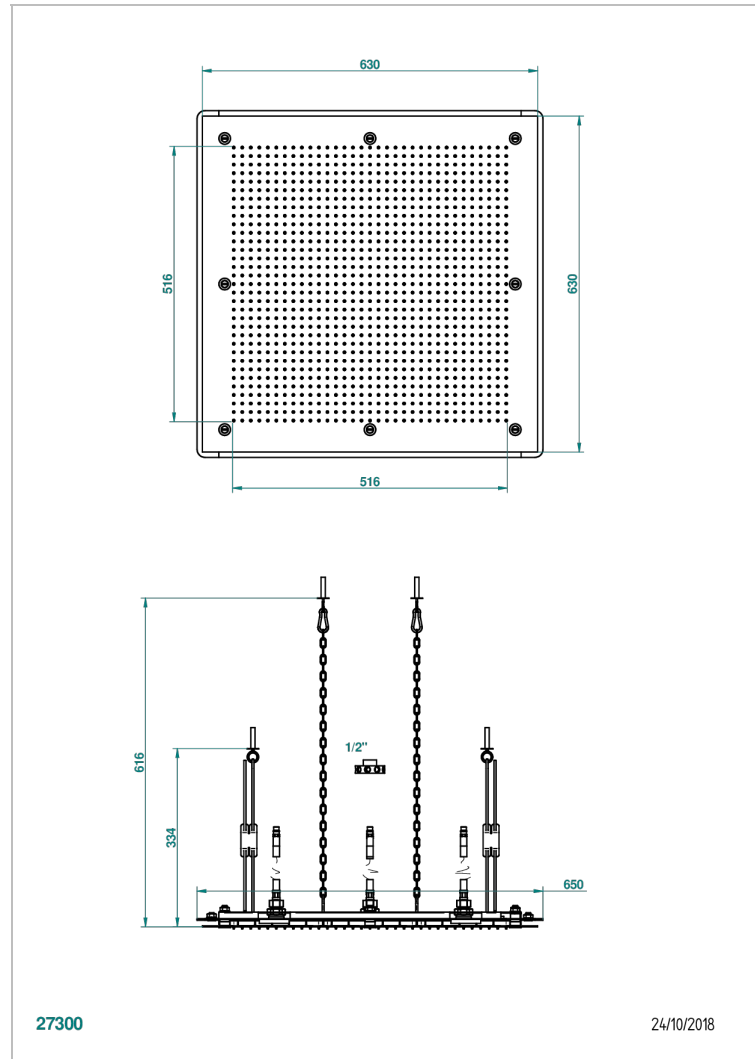

# GENERAL ITEMS

G00-489

Metal sky shower, 630 x 630 mm, Easyclean system

## CHARACTERISTIC

- Brass
- Requires a minimum false ceiling of 25 cm
- Showerhead with silicone nozzles to facilitate the removal of limescale
- Installation of a water softener is strongly recommended

## TECHNICAL SPECS

- Recommandé : 3 bars (max. 5 bars) - Advised : 43,5 psi (max. 72 psi)
- 29 l/min à 3 bars (7,3 gpm at 43.5 psi)