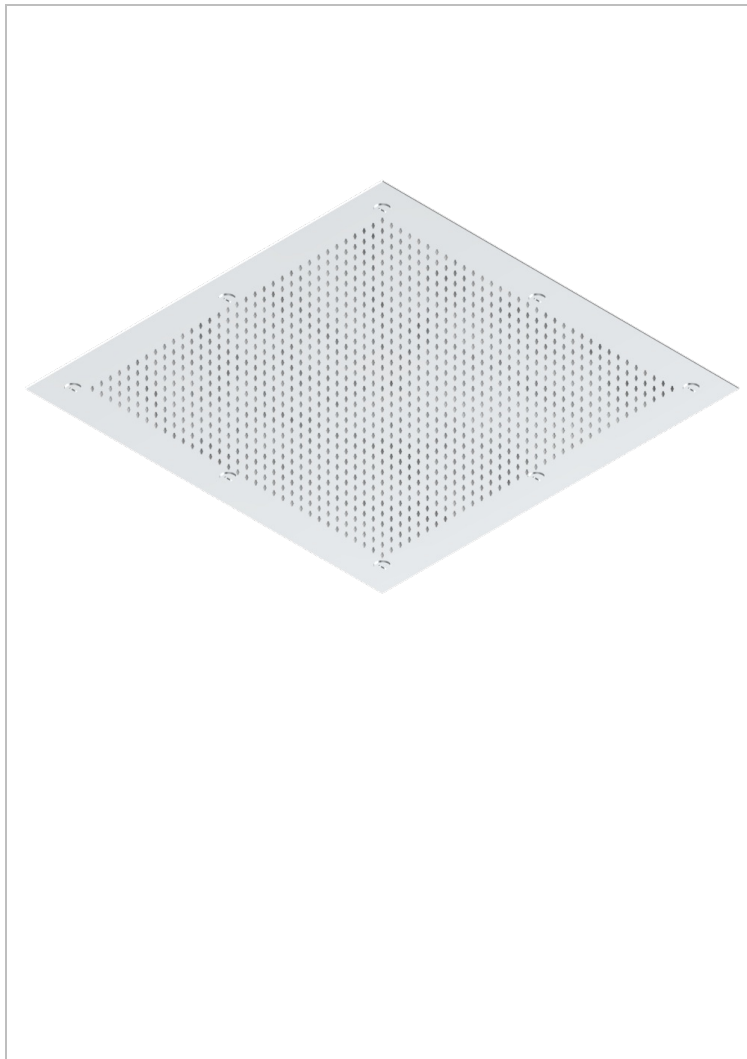

# GENERAL ITEMS

G00-489

Metal sky shower, 630 x 630 mm, Easyclean system

## CHARACTERISTIC

- Brass
- Requires a minimum false ceiling of 25 cm
- Showerhead with silicone nozzles to facilitate the removal of limescale
- Installation of a water softener is strongly recommended