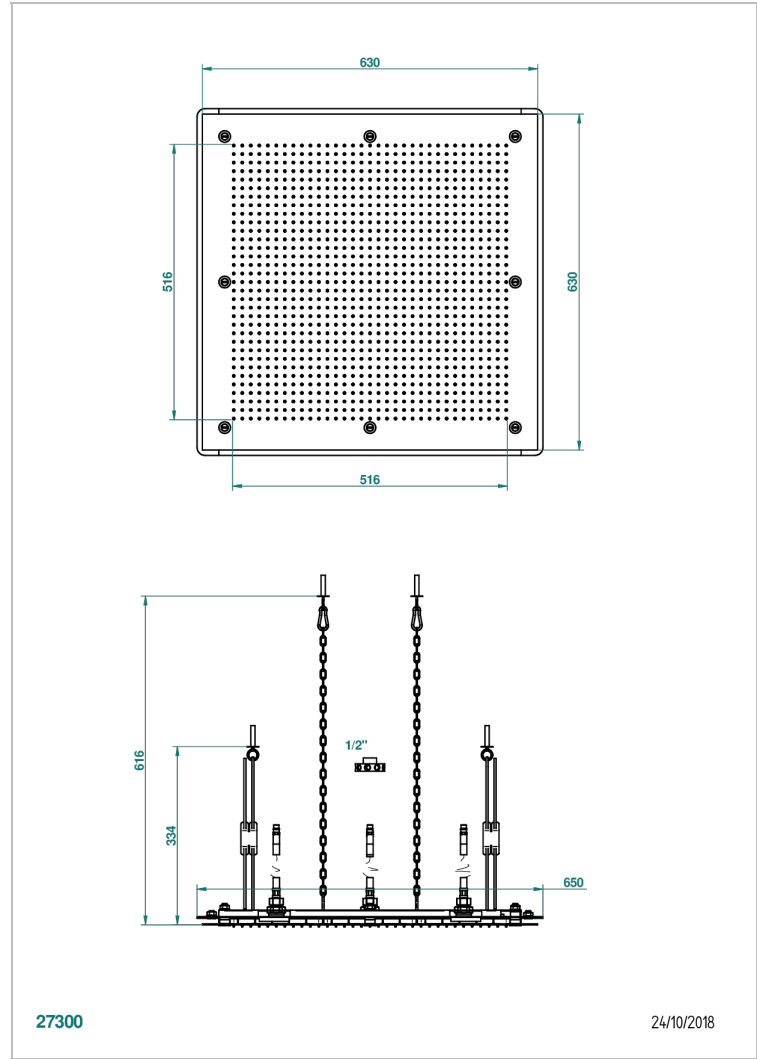

GENERAL ITEMS

G00-489

Metal sky shower, 630 x 630 mm, Easyclean system

CHARACTERISTIC

- Brass
- Requires a minimum false ceiling of 25 cm
- Showerhead with silicone nozzles to facilitate the removal of limescale
- Installation of a water softener is strongly recommended

TECHNICAL SPECS

- Recommandé : 3 bars (max. 5 bars) - Advised : 43,5 psi (max. 72 psi)
- 29 l/min à 3 bars (7,3 gpm at 43.5 psi)

AVAILABLE FINITIONS

Blush PVD - H62
Brass color PVD - H49
Brown bronze color PVD - F33
Gold color PVD - H52
Graphite PVD - H64
Matt Umber PVD - H67

Umber PVD - H66