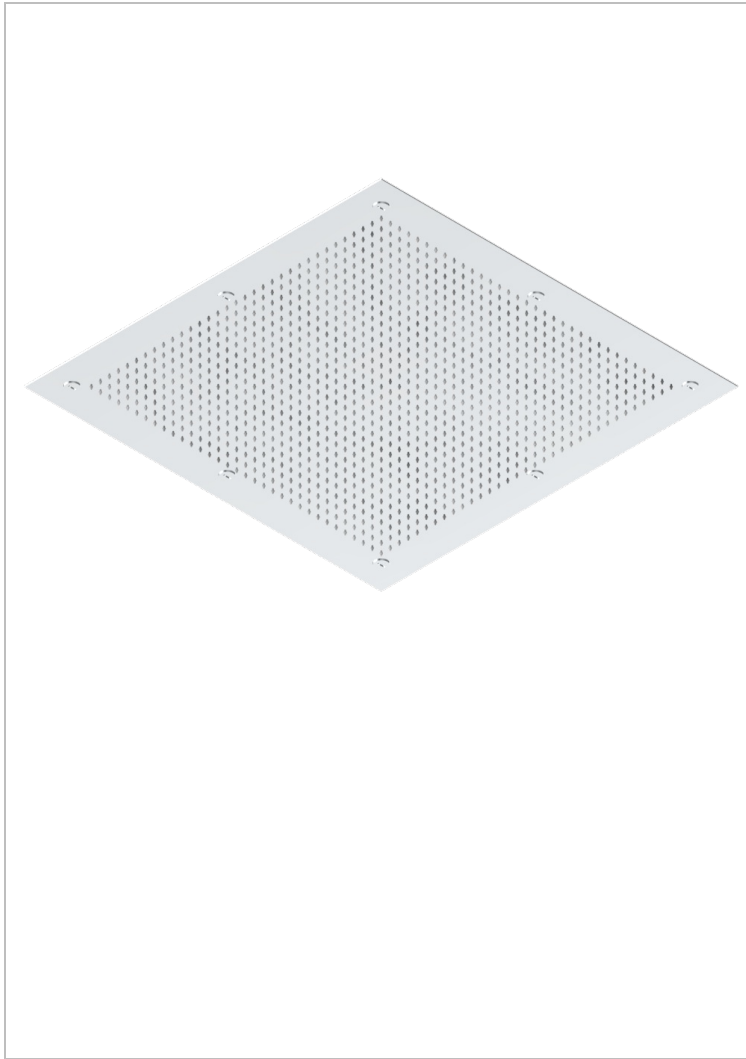

GENERAL ITEMS

G00-489

Metal sky shower, 630 x 630 mm, Easyclean system

CHARACTERISTIC

- Brass
- Requires a minimum false ceiling of 25 cm
- Showerhead with silicone nozzles to facilitate the removal of limescale
- Installation of a water softener is strongly recommended

TECHNICAL SPECS

- Recommandé : 3 bars (max. 5 bars) - Advised : 43,5 psi (max. 72 psi)
- 29 l/min à 3 bars (7,3 gpm at 43.5 psi)

AVAILABLE FINITIONS

Blush PVD - H62
Brass color PVD - H49
Brown bronze color PVD - F33
Gold color PVD - H52
Graphite PVD - H64
Matt Umber PVD - H67

Matt blush PVD - H60
Matt brass color PVD - H50
Matt brown bronze color PVD - F34
Matt gold color PVD - H53
Matt graphite PVD - H65
Matt nickel (color finish) - C01

Matt nickel color PVD - H56
Nickel color PVD - H55
Polished chrome (color finish) - A02
Polished gold (color finish) - F01
Polished nickel - B01
Soft gold - F30