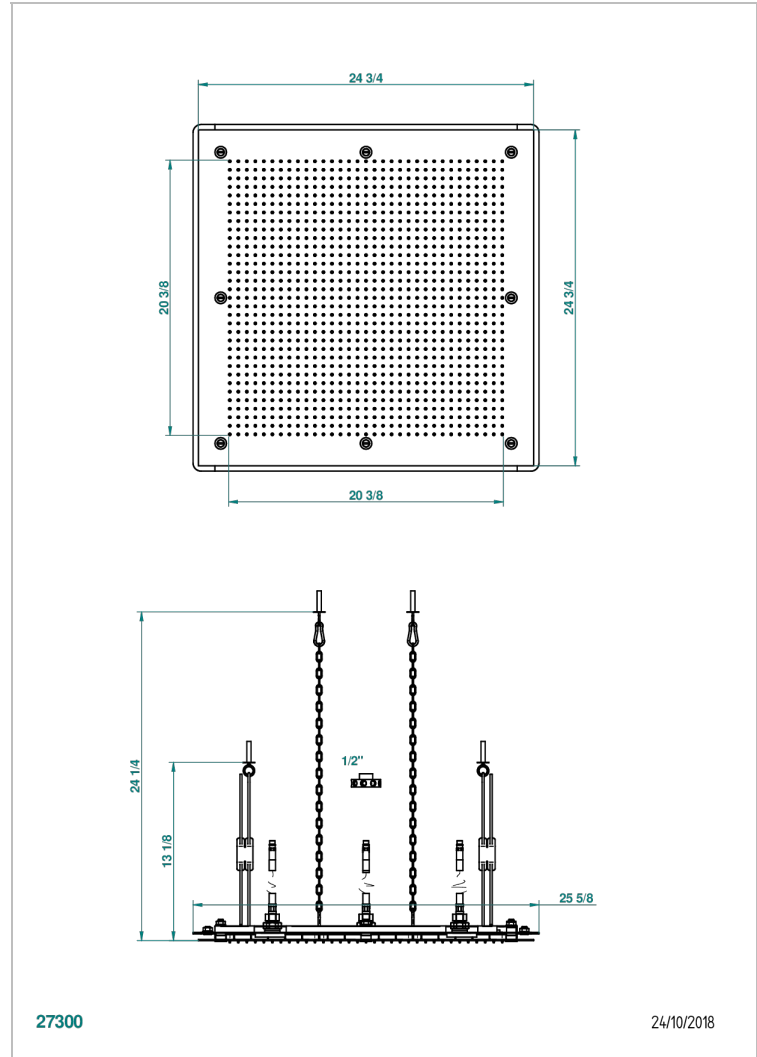

GENERAL ITEMS

G00-489

Metal sky shower, 630 x 630 mm, Easyclean system

CHARACTERISTIC

- Brass
- Requires a minimum false ceiling of 25 cm
- Showerhead with silicone nozzles to facilitate the removal of limescale
- Installation of a water softener is strongly recommended

TECHNICAL SPECS

- Recommandé : 3 bars (max. 5 bars) - Advised : 43,5 psi (max. 72 psi)
- 29 l/min à 3 bars (7,3 gpm at 43.5 psi)

AVAILABLE FINITIONS

Blush PVD - H62
Brass color PVD - H49
Brown bronze color PVD - F33
Gold color PVD - H52
Graphite PVD - H64
Matt Umber PVD - H67