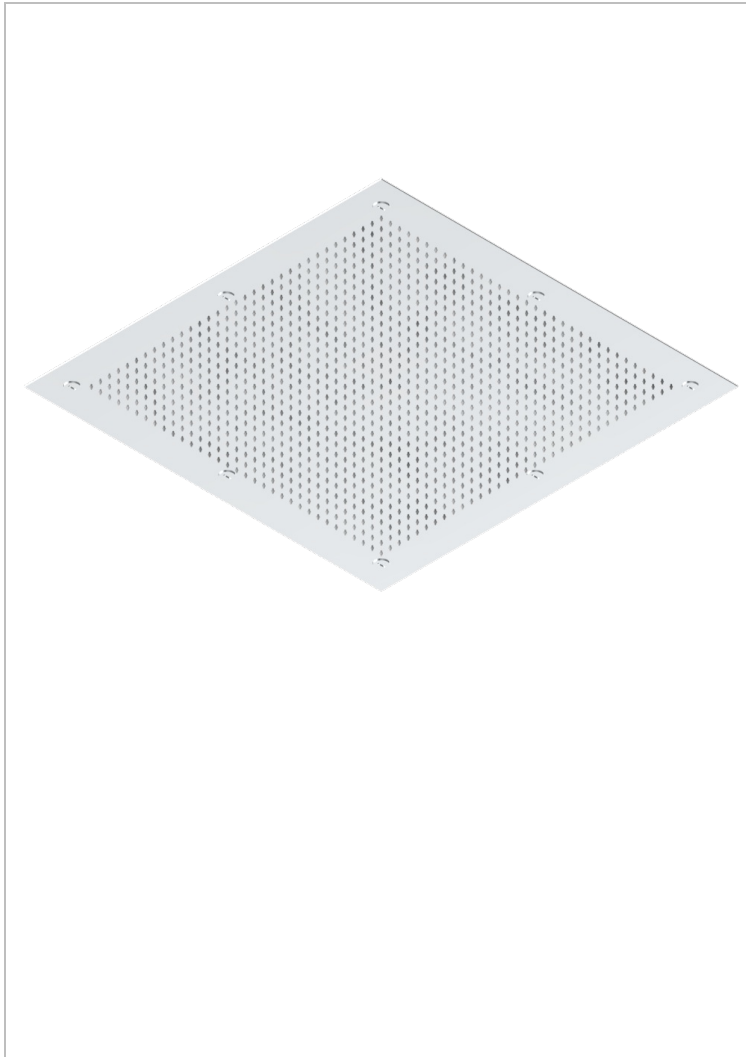

GENERAL ITEMS

G00-489

Metal sky shower, 630 x 630 mm, Easyclean system

CHARACTERISTIC

- Brass
- Requires a minimum false ceiling of 25 cm
- Showerhead with silicone nozzles to facilitate the removal of limescale
- Installation of a water softener is strongly recommended

TECHNICAL SPECS

- Recommandé : 3 bars (max. 5 bars) - Advised : 43,5 psi (max. 72 psi)
- 29 l/min à 3 bars (7,3 gpm at 43.5 psi)

AVAILABLE FINITIONS

Blush PVD - H62
Brass color PVD - H49
Brown bronze color PVD - F33
Gold color PVD - H52
Graphite PVD - H64
Matt Umber PVD - H67

Matt blush PVD - H60
Matt brass color PVD - H50
Matt brown bronze color PVD - F34
Matt gold color PVD - H53
Matt graphite PVD - H65
Matt nickel (color finish) - C01

Matt nickel color PVD - H56
Nickel color PVD - H55
Polished chrome (color finish) - A02
Polished gold (color finish) - F01
Polished nickel - B01
Soft gold - F30