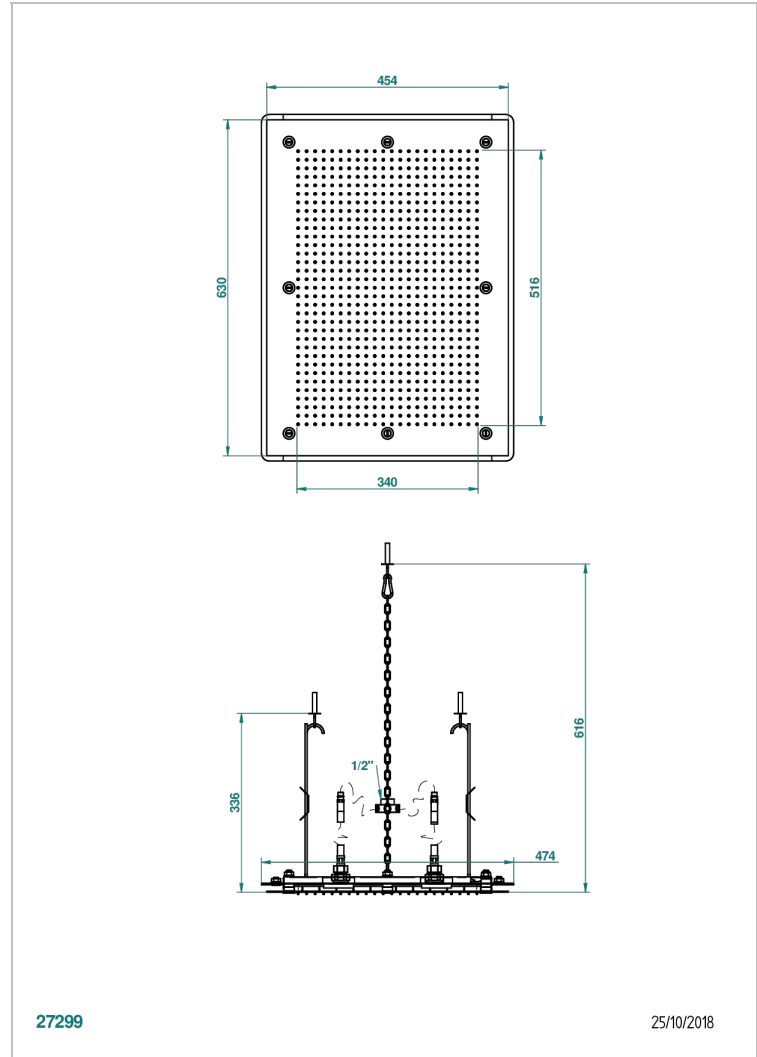

# GENERAL ITEMS

G00-488

Metal sky shower, 630 x 454 mm, Easyclean system

27299

25/10/2018

## CHARACTERISTIC

- Brass
- Requires a minimum false ceiling of 25 cm
- Showerhead with silicone nozzles to facilitate the removal of limescale
- Installation of a water softener is strongly recommended