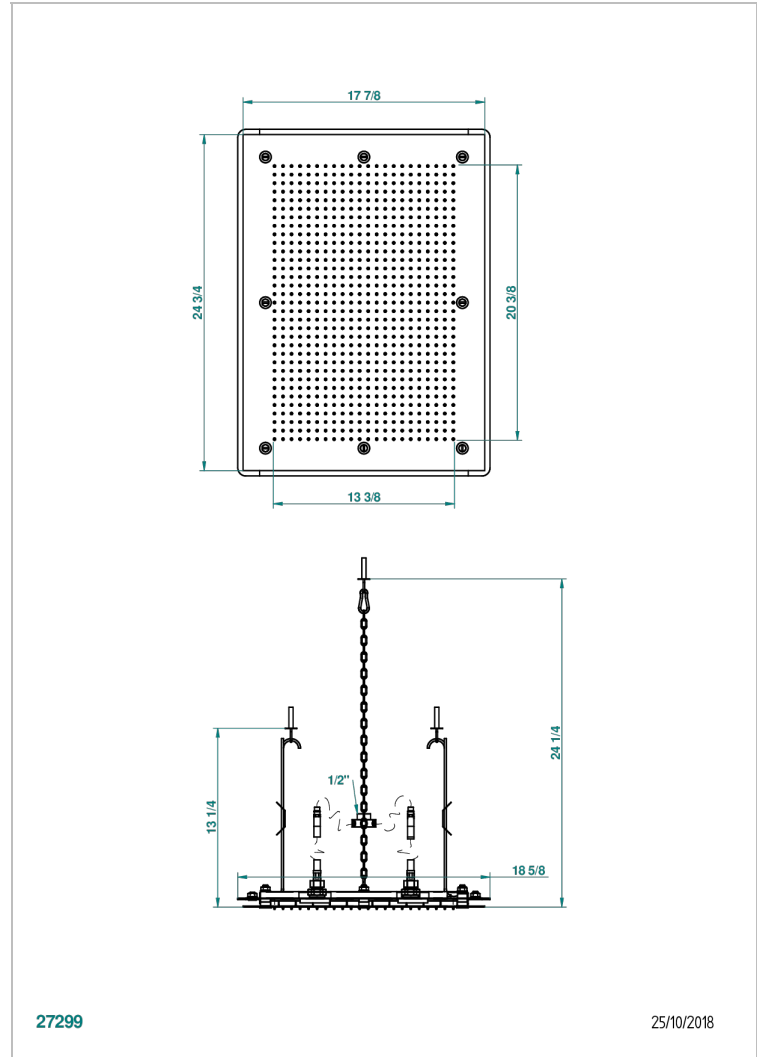

GENERAL ITEMS

G00-488

Metal sky shower, 630 x 454 mm, Easyclean system

27299

25/10/2018

CHARACTERISTIC

- Brass
- Requires a minimum false ceiling of 25 cm
- Showerhead with silicone nozzles to facilitate the removal of limescale
- Installation of a water softener is strongly recommended

TECHNICAL SPECS

- Recommandé : 3 bars (max. 5 bars) - Advised : 43,5 psi (max. 72 psi)
- 29 l/min à 3 bars (7,3 gpm at 43.5 psi)

AVAILABLE FINITIONS

Blush PVD - H62
Brass color PVD - H49
Brown bronze color PVD - F33
Gold color PVD - H52
Graphite PVD - H64
Matt Umber PVD - H67