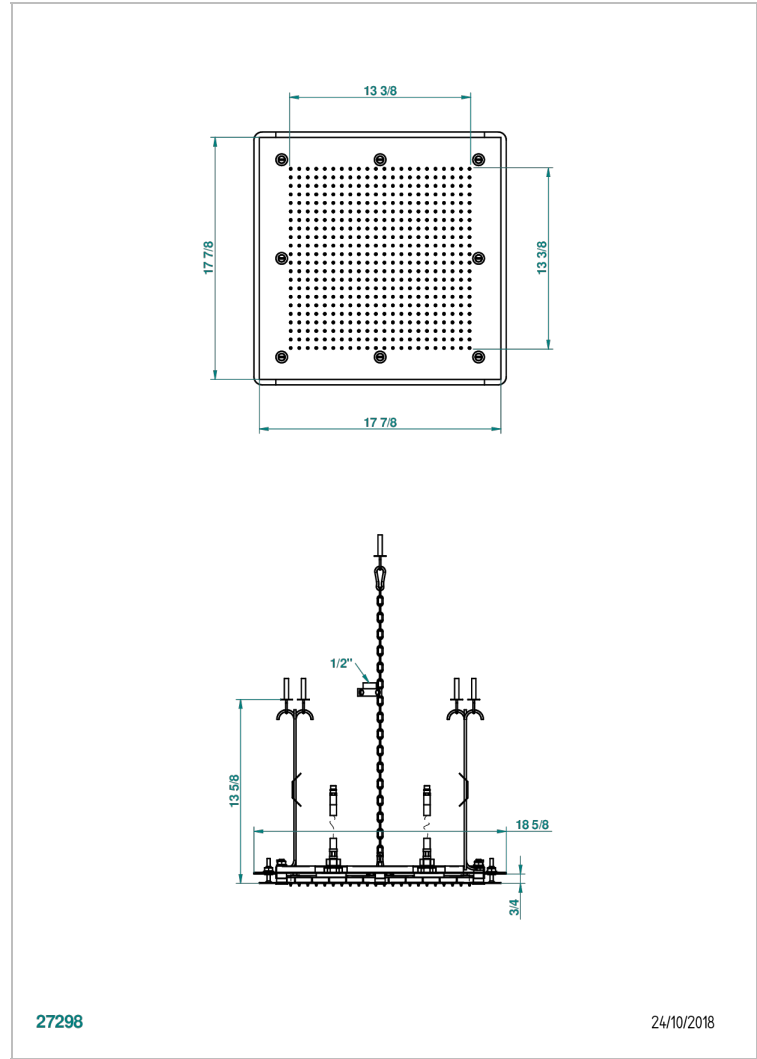

GENERAL PRODUCTS

G00-487

Metal sky shower 17" 7/8 x 17" 7/8 with Easyclean system

THG[®]
PARIS

CHARACTERISTIC

- Brass
- Requires a minimum false ceiling of 25 cm
- Showerhead with silicone nozzles to facilitate the removal of limescale
- Installation of a water softener is strongly recommended

TECHNICAL SPECS

- Recommandé : 3 bars (max. 5 bars) - Advised : 43,5 psi (max. 72 psi)
- 29 l/min à 3 bars (7,3 gpm at 43.5 psi)

AVAILABLE FINITIONS

Blush PVD - H62
Brass color PVD - H49
Brown bronze color PVD - F33
Chrome polished - A02
Gold color PVD - H52
Gold polished - F01