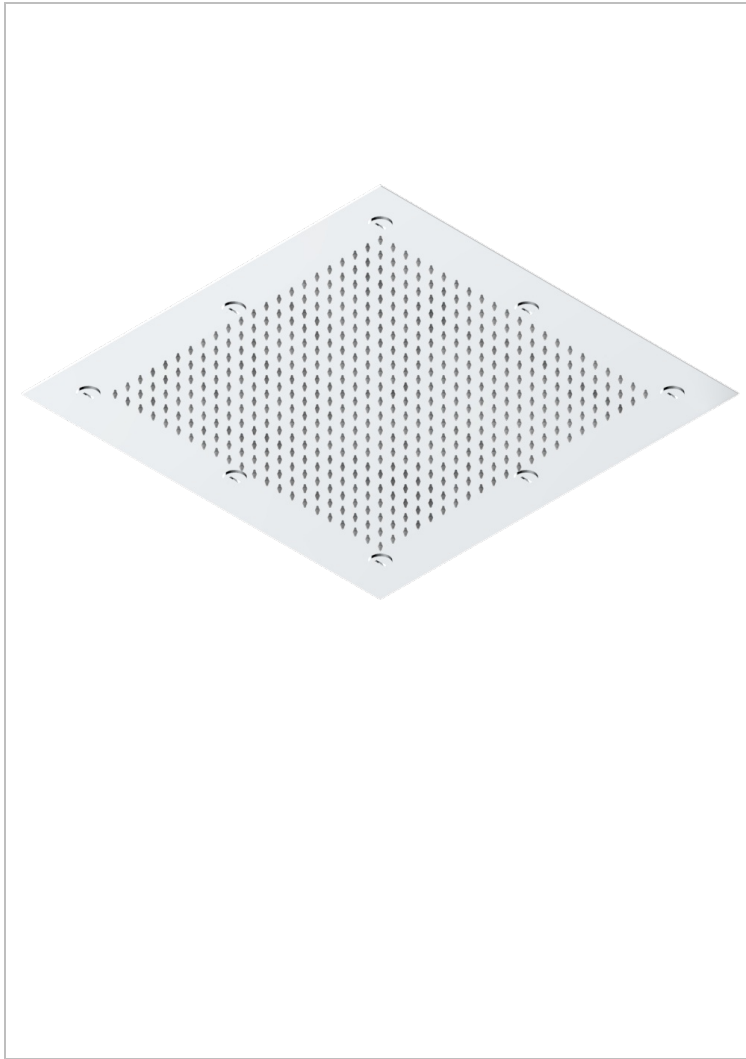

GENERAL PRODUCTS

G00-487

Metal sky shower 17" 7/8 x 17" 7/8 with Easyclean system

THG[®]
PARIS

CHARACTERISTIC

- Brass
- Requires a minimum false ceiling of 25 cm
- Showerhead with silicone nozzles to facilitate the removal of limescale
- Installation of a water softener is strongly recommended

TECHNICAL SPECS

- Recommandé : 3 bars (max. 5 bars) - Advised : 43,5 psi (max. 72 psi)
- 29 l/min à 3 bars (7,3 gpm at 43.5 psi)

AVAILABLE FINITIONS

Blush PVD - H62
Brass color PVD - H49
Brown bronze color PVD - F33
Chrome polished - A02
Gold color PVD - H52
Gold polished - F01

Graphite PVD - H64
Matt Umber PVD - H67
Matt blush PVD - H60
Matt brass color PVD - H50
Matt brown bronze color PVD - F34
Matt gold color PVD - H53

Matt graphite PVD - H65
Matt nickel (American satin) - C01
Matt nickel color PVD - H56
Nickel color PVD - H55
Nickel polished - B01
Soft gold - F30