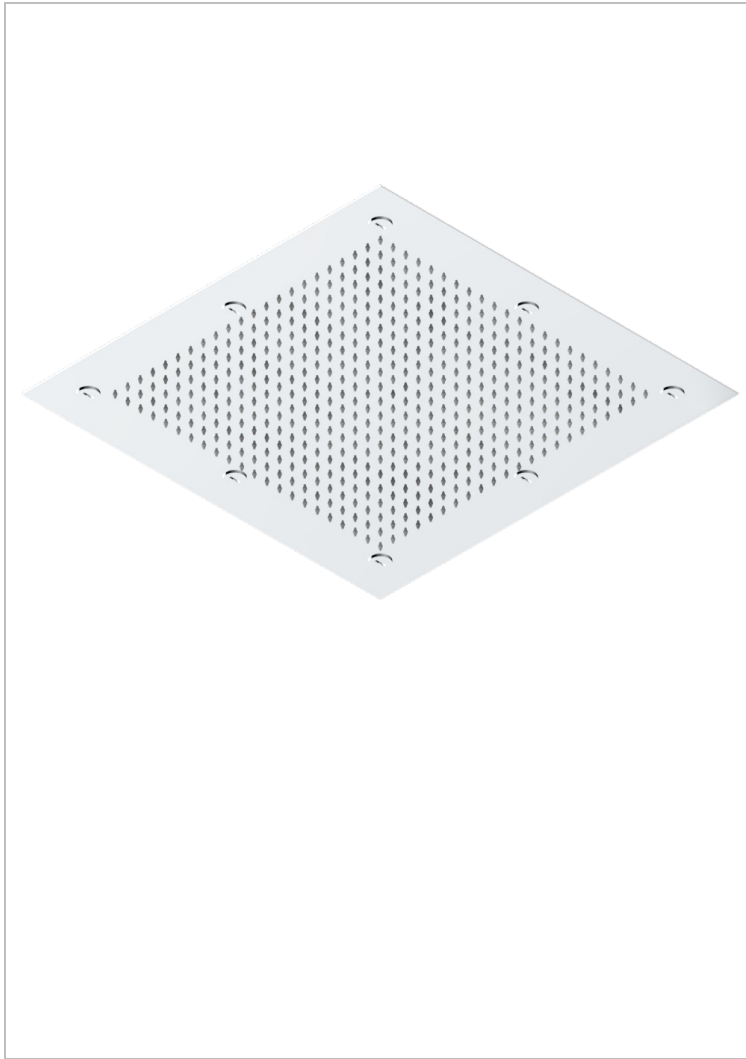

# GENERAL ITEMS

G00-487

Metal sky shower, 454 x 454 mm, Easyclean system

THG<sup>®</sup>  
PARIS

## CHARACTERISTIC

- Brass
- Requires a minimum false ceiling of 25 cm
- Showerhead with silicone nozzles to facilitate the removal of limescale
- Installation of a water softener is strongly recommended