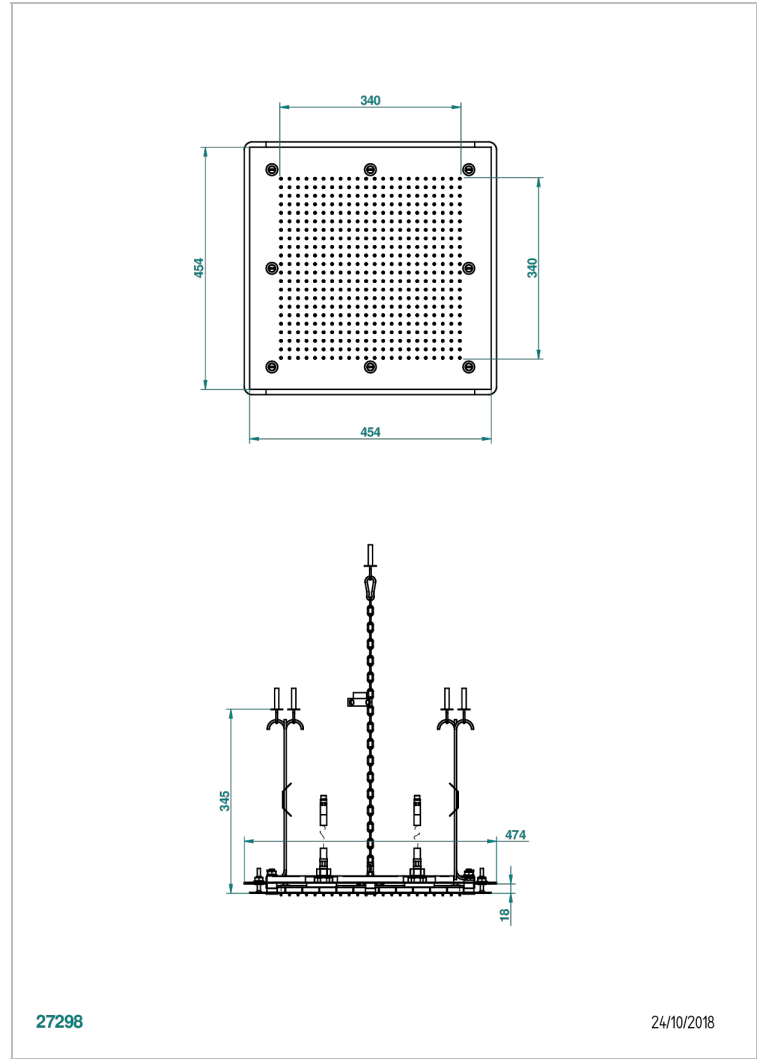

# GENERAL ITEMS

G00-487

Metal sky shower, 454 x 454 mm, Easyclean system

THG<sup>®</sup>  
PARIS

## CHARACTERISTIC

- Brass
- Requires a minimum false ceiling of 25 cm
- Showerhead with silicone nozzles to facilitate the removal of limescale
- Installation of a water softener is strongly recommended