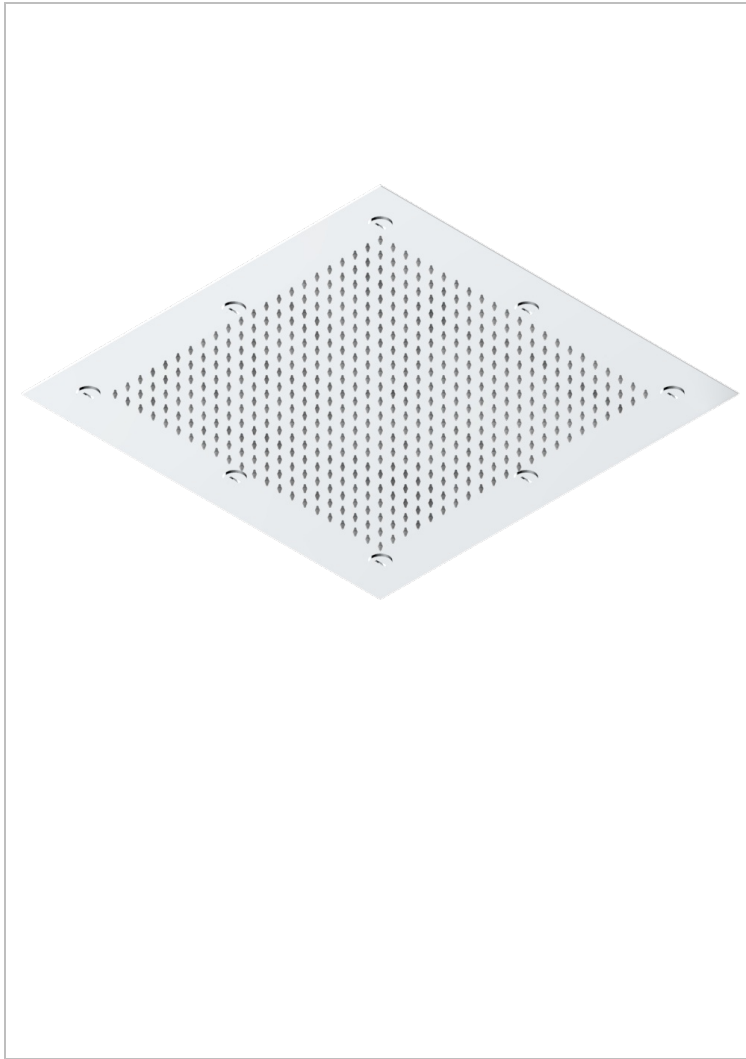

GENERAL ITEMS

G00-487

Metal sky shower, 454 x 454 mm, Easyclean system

27298

24/10/2018

CHARACTERISTIC

- Brass
- Requires a minimum false ceiling of 25 cm
- Showerhead with silicone nozzles to facilitate the removal of limescale
- Installation of a water softener is strongly recommended

TECHNICAL SPECS

- Recommandé : 3 bars (max. 5 bars) - Advised : 43,5 psi (max. 72 psi)
- 29 l/min à 3 bars (7,3 gpm at 43.5 psi)

AVAILABLE FINITIONS

Blush PVD - H62
Brass color PVD - H49
Brown bronze color PVD - F33
Gold color PVD - H52
Graphite PVD - H64
Matt Umber PVD - H67

Matt blush PVD - H60
Matt brass color PVD - H50
Matt brown bronze color PVD - F34
Matt gold color PVD - H53
Matt graphite PVD - H65
Matt nickel (color finish) - C01

Matt nickel color PVD - H56
Nickel color PVD - H55
Polished chrome (color finish) - A02
Polished gold (color finish) - F01
Polished nickel - B01
Soft gold - F30