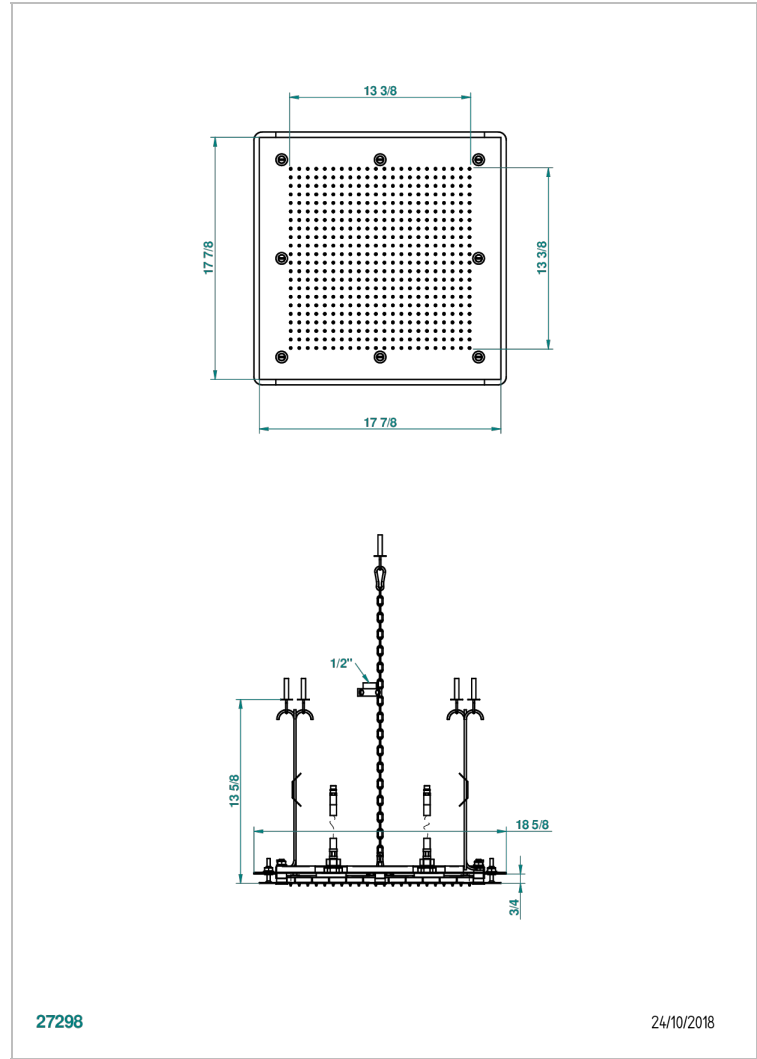

GENERAL ITEMS

G00-487

Metal sky shower, 454 x 454 mm, Easyclean system

27298

24/10/2018

CHARACTERISTIC

- Brass
- Requires a minimum false ceiling of 25 cm
- Showerhead with silicone nozzles to facilitate the removal of limescale
- Installation of a water softener is strongly recommended

TECHNICAL SPECS

- Recommandé : 3 bars (max. 5 bars) - Advised : 43,5 psi (max. 72 psi)
- 29 l/min à 3 bars (7,3 gpm at 43.5 psi)

AVAILABLE FINITIONS

Blush PVD - H62
Brass color PVD - H49
Brown bronze color PVD - F33
Gold color PVD - H52
Graphite PVD - H64
Matt Umber PVD - H67