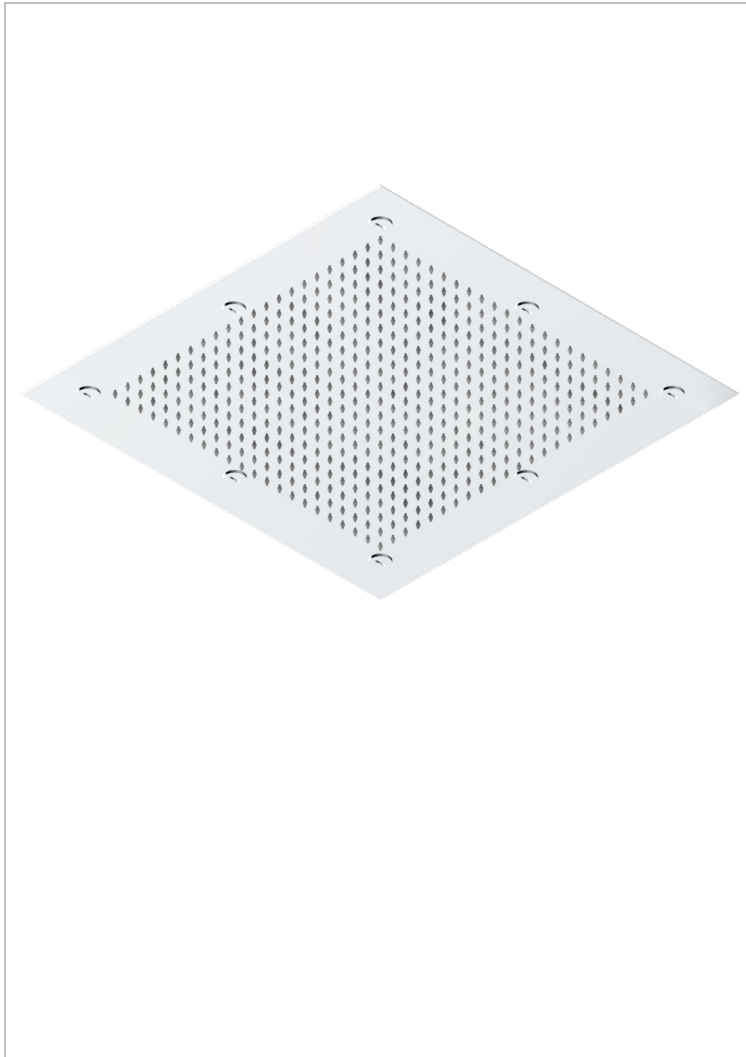

GENERAL ITEMS

G00-487

Metal sky shower, 454 x 454 mm, Easyclean system

CHARACTERISTIC

- Brass
- Requires a minimum false ceiling of 25 cm
- Showerhead with silicone nozzles to facilitate the removal of limescale
- Installation of a water softener is strongly recommended

TECHNICAL SPECS

- Recommandé : 3 bars (max. 5 bars) - Advised : 43,5 psi (max. 72 psi)
- 29 l/min à 3 bars (7,3 gpm at 43.5 psi)

AVAILABLE FINITIONS

Blush PVD - H62
Brass color PVD - H49
Brown bronze color PVD - F33
Gold color PVD - H52
Graphite PVD - H64
Matt Umber PVD - H67

Matt blush PVD - H60
Matt brass color PVD - H50
Matt brown bronze color PVD - F34
Matt gold color PVD - H53
Matt graphite PVD - H65
Matt nickel (color finish) - C01

Matt nickel color PVD - H56
Nickel color PVD - H55
Polished chrome (color finish) - A02
Polished gold (color finish) - F01
Polished nickel - B01
Soft gold - F30