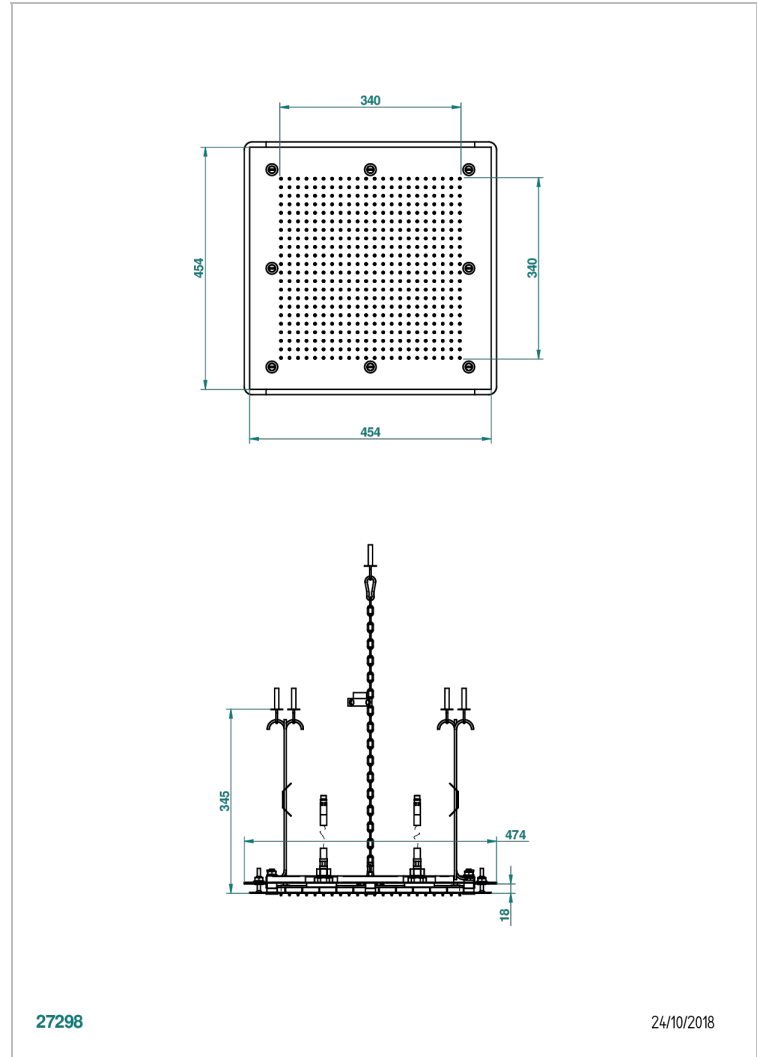

GENERAL ITEMS

G00-487

Metal sky shower, 454 x 454 mm, Easyclean system

CHARACTERISTIC

- Brass
- Requires a minimum false ceiling of 25 cm
- Showerhead with silicone nozzles to facilitate the removal of limescale
- Installation of a water softener is strongly recommended

TECHNICAL SPECS

- Recommandé : 3 bars (max. 5 bars) - Advised : 43,5 psi (max. 72 psi)
- 29 l/min à 3 bars (7,3 gpm at 43.5 psi)

AVAILABLE FINITIONS

Blush PVD - H62
Brass color PVD - H49
Brown bronze color PVD - F33
Gold color PVD - H52
Graphite PVD - H64
Matt Umber PVD - H67

Umber PVD - H66