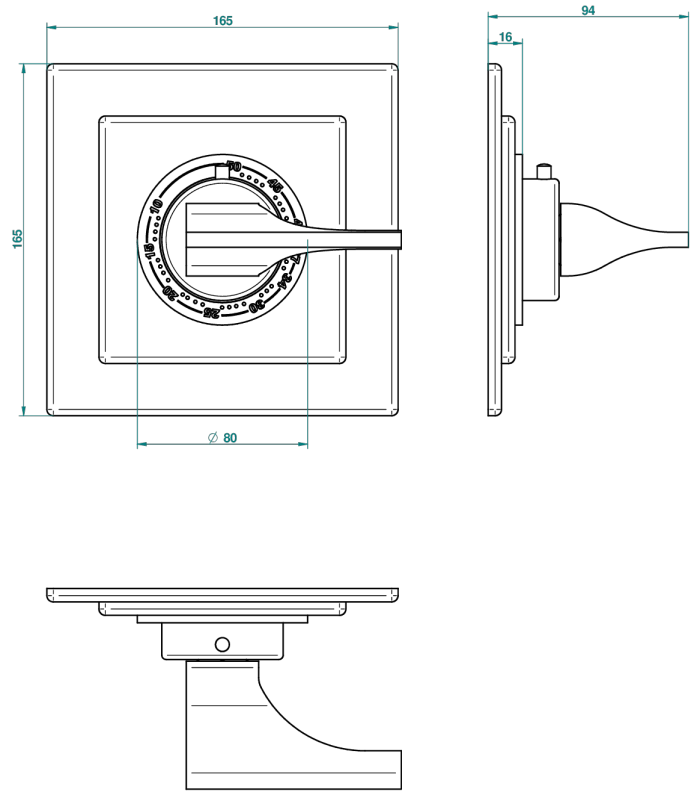

5EC

27292

03/01/2011

CHARACTERISTIC

- Pure
- Trim plate and handle for eurotherm valve 8200/us & 8300/us

AVAILABLE FINITIONS

Black ceram - D30
Blush PVD - H62
Brass color PVD - H49
Brown bronze color PVD - F33
Chrome polished - A02
Chrome polished / gold polished - G02