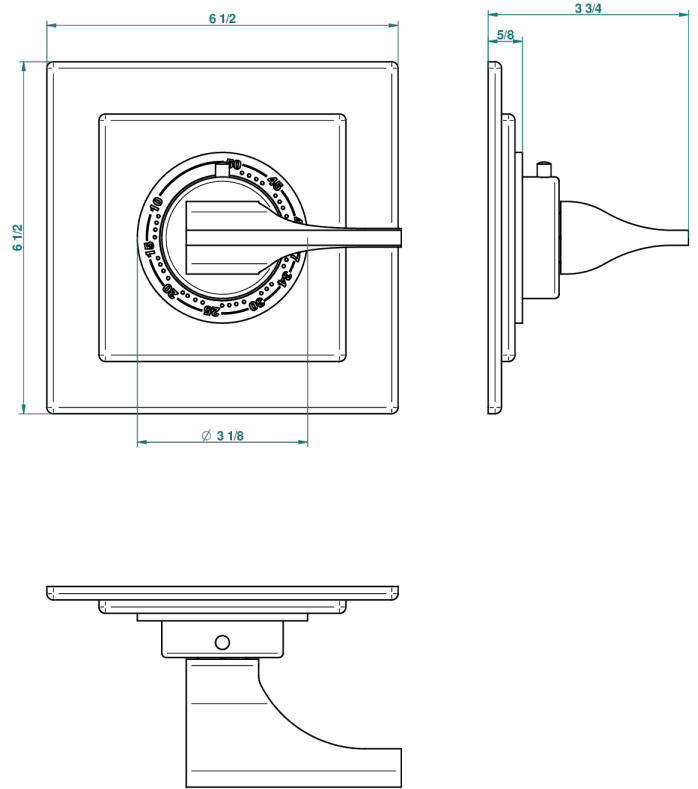

27292

03/01/2011

CHARACTERISTIC

- Pure
- Trim plate and handle for eurotherm valve 8200/us & 8300/us

AVAILABLE FINITIONS

Black ceram - D30
Blush PVD - H62
Brass color PVD - H49
Brown bronze color PVD - F33
Chrome polished - A02
Chrome polished / gold polished - G02

Copper antique matt, coated - H07
Gold color PVD - H52
Gold mat - F07
Gold polished - F01
Graphite PVD - H64
Light coated bronze - D01

Matt Umber PVD - H67
Matt blush PVD - H60
Matt brass color PVD - H50
Matt brown bronze color PVD - F34
Matt chrome (American satin) - C02
Matt gold color PVD - H53

Matt graphite PVD - H65
Matt nickel (American satin) - C01
Matt nickel color PVD - H56
Nickel antique / Sovereign - H28
Nickel color PVD - H55
Nickel polished - B01

Soft gold - F30
Soft matt gold - F31
Umber PVD - H66