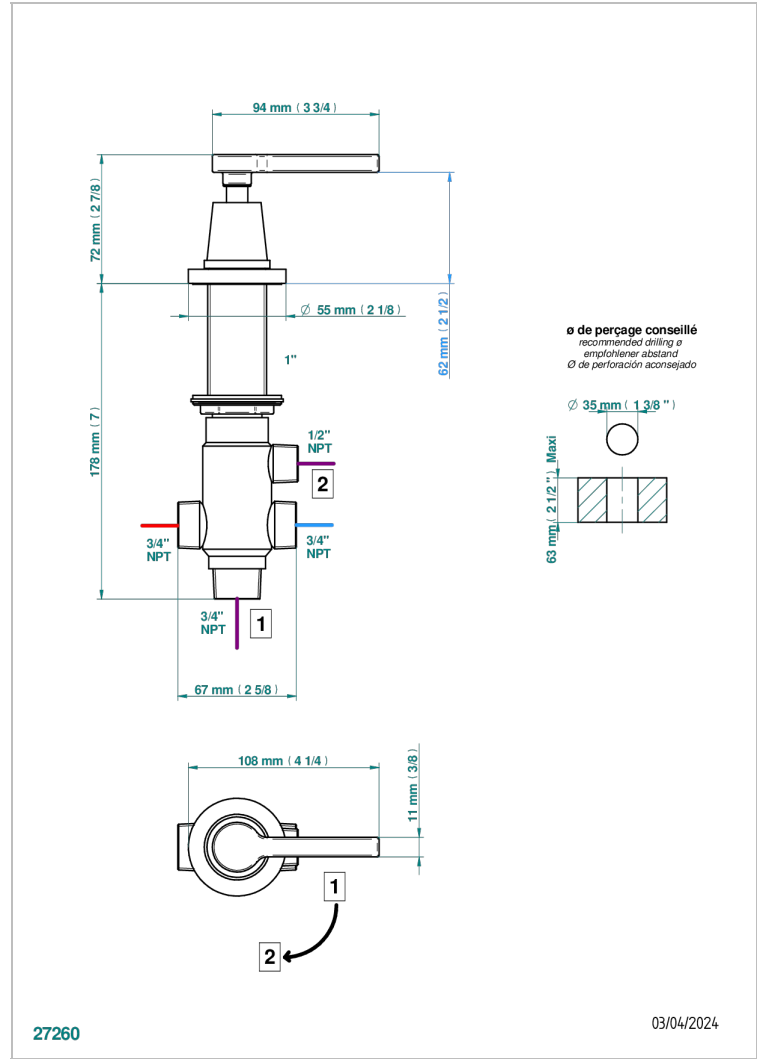

# SPIRIT WITH LEVER

G58-50/4/VG

Rim mounted 4 way diverter : 2 inlets and 2 outlets

## CHARACTERISTIC

- Spirit with lever
- Rim mounted 4 way diverter : 2 inlets and 2 outlets