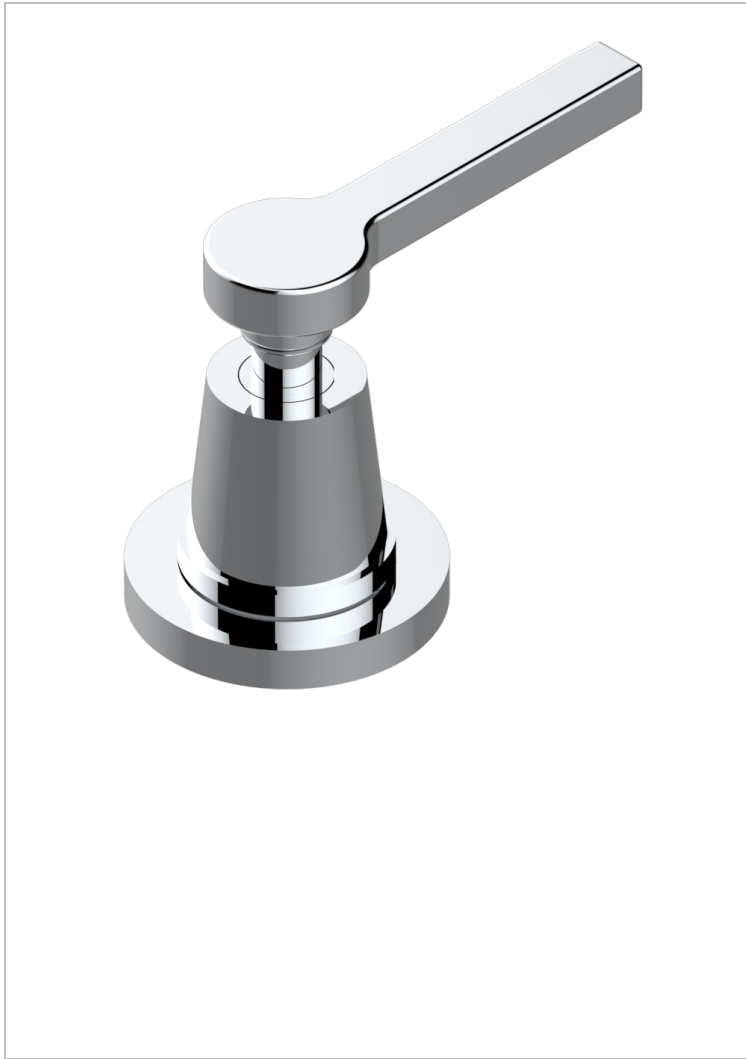

# SPIRIT WITH LEVER

G58-50/4/VG

Rim mounted 4 way diverter : 2 inlets and 2 outlets

## CHARACTERISTIC

- Spirit with lever
- Rim mounted 4 way diverter : 2 inlets and 2 outlets

## AVAILABLE FINITIONS

Antique nickel - H28  
Black ceram - D30  
Blush PVD - H62  
Brass color PVD - H49  
Brown bronze color PVD - F33  
Gold color PVD - H52

Graphite PVD - H64  
Lacquered light bronze - D01  
Matt Umber PVD - H67  
Matt blush PVD - H60  
Matt brass color PVD - H50  
Matt brown bronze color PVD - F34