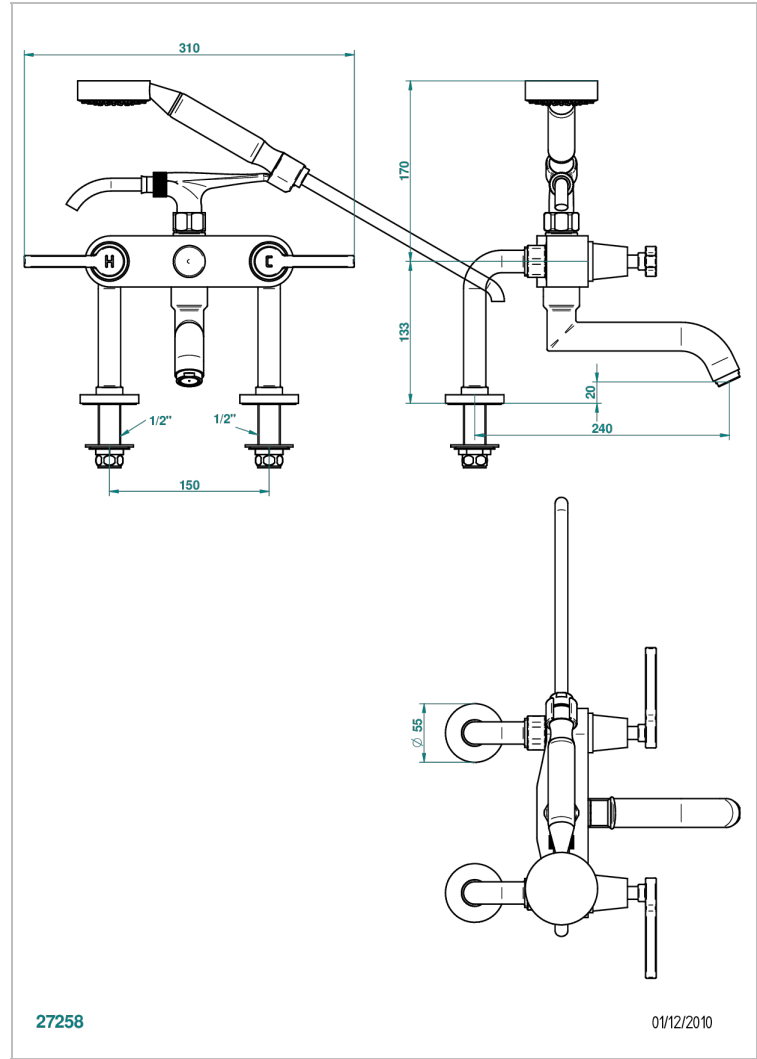

SPIRIT WITH LEVER

G58-13G

Rim mounted 2-hole bath/telephone shower mixer, shower and hose

CHARACTERISTIC

- ACS : 21ACCLY034

TECHNICAL SPECS

- Recommandé : 3 bars (max. 5 bars) - Advised : 43,5 psi (max. 72 psi)
- Bec : 35 l/min à 3 bars - Douchette : 9,5 l/min à 3 bars
- Spout : 9.26 gpm at 43.5 psi - Handshower : 2.5 gpm at 43.5 psi

STANDARDS

AVAILABLE FINITIONS

Antique nickel - H28
Black ceram - D30
Blush PVD - H62
Brass color PVD - H49
Brown bronze color PVD - F33
Gold color PVD - H52

Graphite PVD - H64
Lacquered light bronze - D01
Matt Umber PVD - H67
Matt blush PVD - H60
Matt brass color PVD - H50
Matt brown bronze color PVD - F34