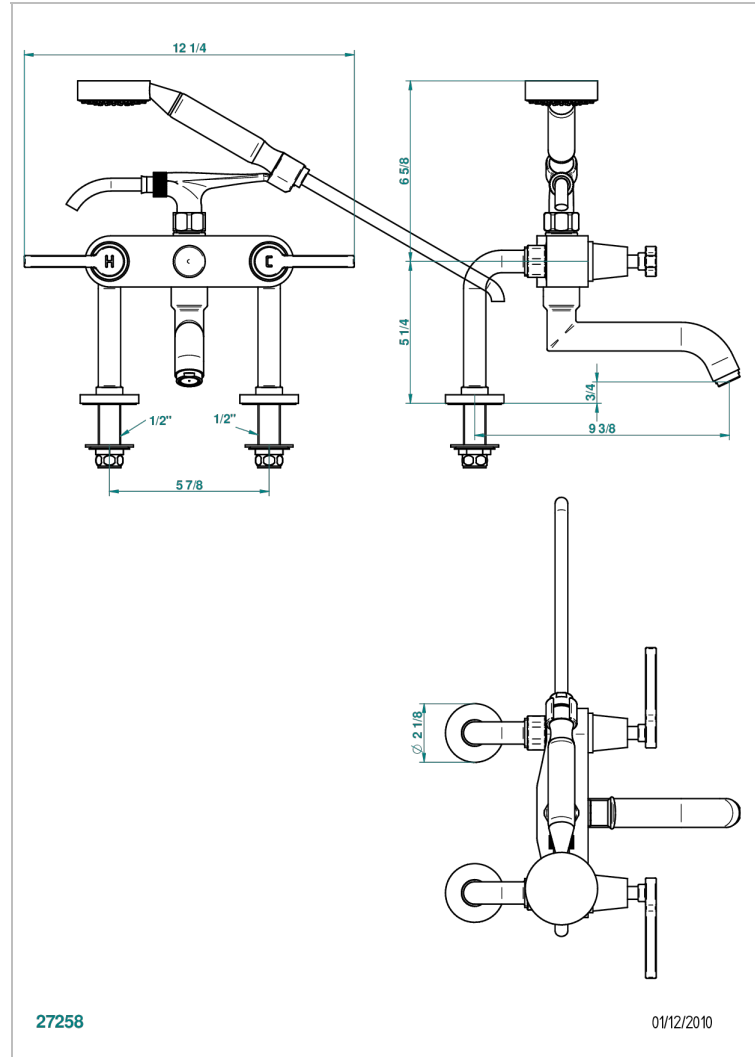

SPIRIT WITH LEVER

G58-13G

Rim mounted 2-hole bath/telephone shower mixer, shower and hose

CHARACTERISTIC

- ACS : 21ACCLY034

TECHNICAL SPECS

- Recommandé : 3 bars (max. 5 bars) - Advised : 43,5 psi (max. 72 psi)
- Bec : 35 l/min à 3 bars - Douchette : 9,5 l/min à 3 bars
- Spout : 9.26 gpm at 43.5 psi - Handshower : 2.5 gpm at 43.5 psi

STANDARDS

AVAILABLE FINITIONS

Antique nickel - H28
Black ceram - D30
Blush PVD - H62
Brass color PVD - H49
Brown bronze color PVD - F33
Gold color PVD - H52

Graphite PVD - H64
Lacquered light bronze - D01
Matt Umber PVD - H67
Matt blush PVD - H60
Matt brass color PVD - H50
Matt brown bronze color PVD - F34