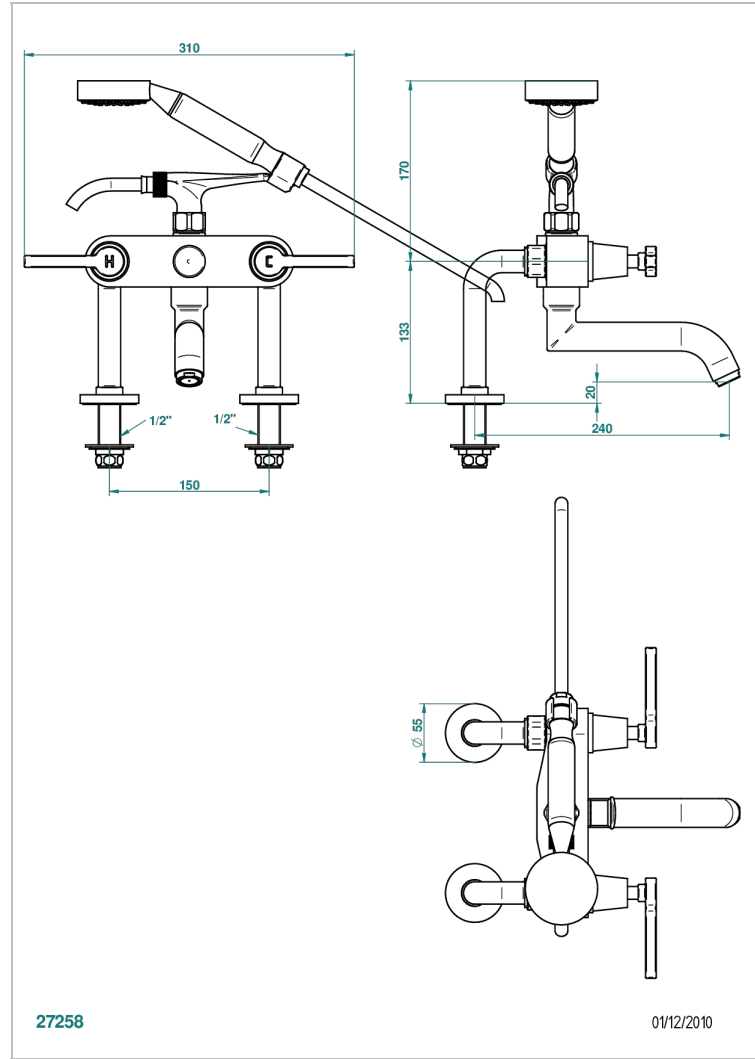

SPIRIT WITH LEVER

G58-13G

Rim mounted 2-hole bath/telephone shower mixer, shower and hose

CHARACTERISTIC

- ACS : 21ACCLY034

STANDARDS

TECHNICAL SPECS

- Recommandé : 3 bars (max. 5 bars) - Advised : 43,5 psi (max. 72 psi)
- Bec : 35 l/min à 3 bars - Douchette : 9,5 l/min à 3 bars
- Spout : 9.26 gpm at 43.5 psi - Handshower : 2.5 gpm at 43.5 psi