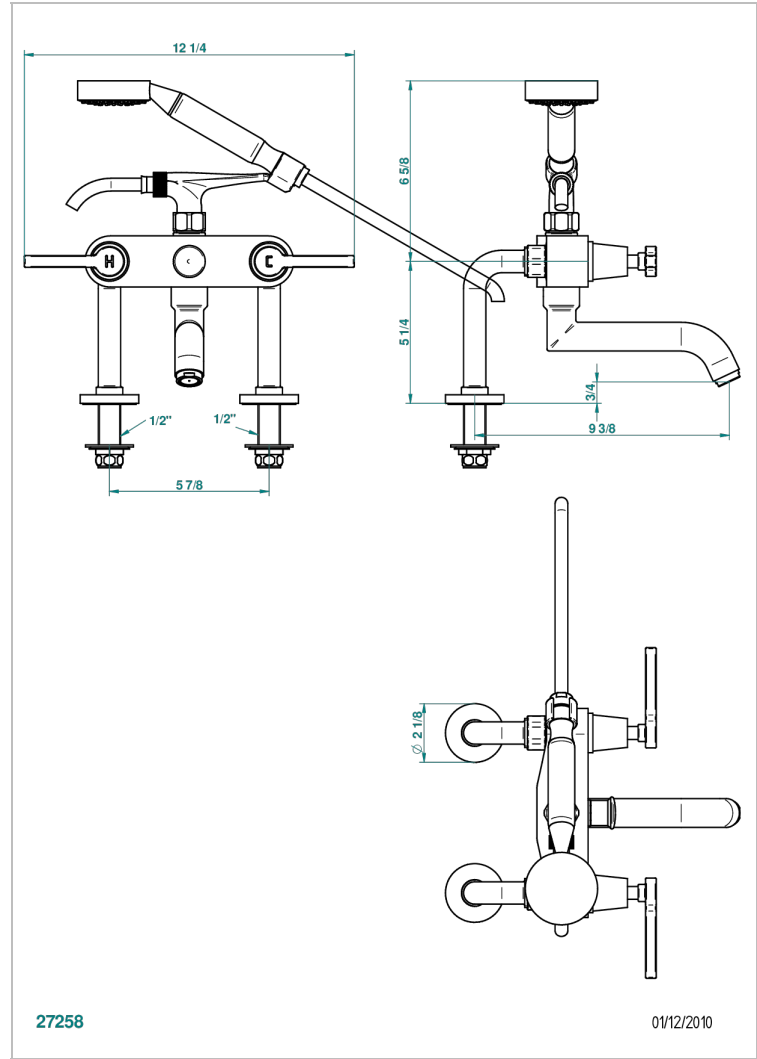

SPIRIT WITH LEVER

G58-13G

Rim mounted 2-hole bath/telephone shower mixer, shower and hose

CHARACTERISTIC

- ACS : 21ACCLY034

TECHNICAL SPECS

- Recommandé : 3 bars (max. 5 bars) - Advised : 43,5 psi (max. 72 psi)
- Bec : 35 l/min à 3 bars - Douchette : 9,5 l/min à 3 bars
- Spout : 9.26 gpm at 43.5 psi - Handshower : 2.5 gpm at 43.5 psi

STANDARDS

AVAILABLE FINITIONS

Antique nickel - H28
Black ceram - D30
Blush PVD - H62
Brass color PVD - H49
Brown bronze color PVD - F33
Gold color PVD - H52

Graphite PVD - H64
Lacquered light bronze - D01
Matt Umber PVD - H67
Matt blush PVD - H60
Matt brass color PVD - H50
Matt brown bronze color PVD - F34