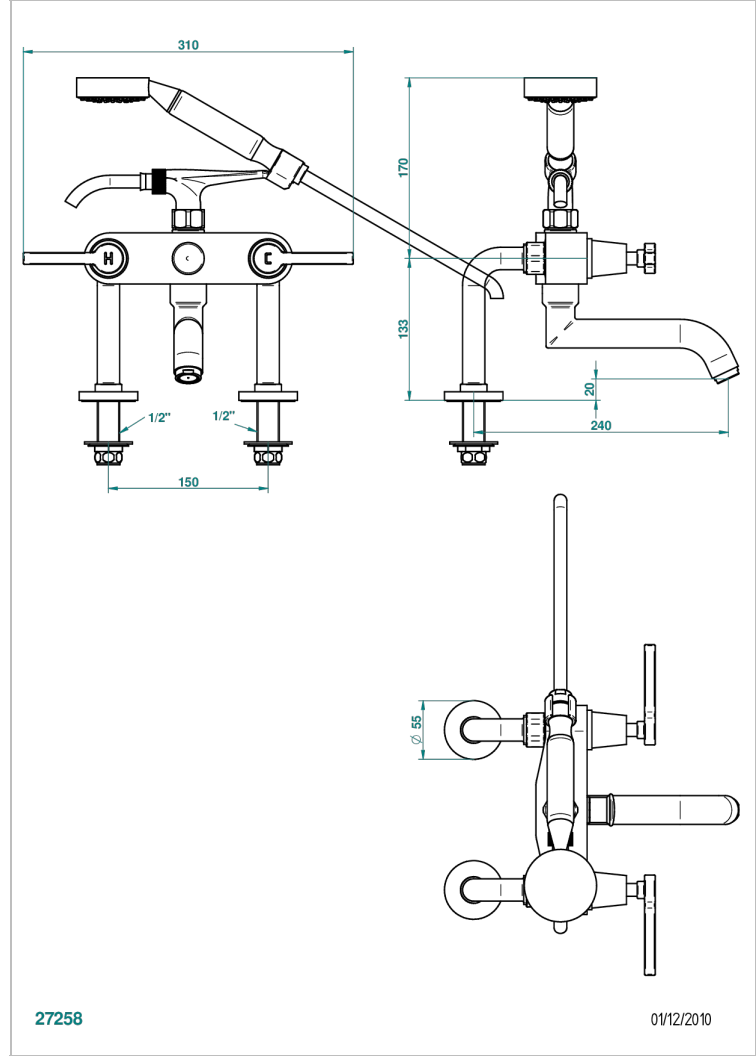

# SPIRIT WITH LEVER

G58-13G

Rim mounted 2-hole bath/telephone shower mixer, shower and hose

## CHARACTERISTIC

- ACS : 21ACCLY034

## TECHNICAL SPECS

- Recommandé : 3 bars (max. 5 bars) - Advised : 43,5 psi (max. 72 psi)
- Bec : 35 l/min à 3 bars - Douchette : 9,5 l/min à 3 bars
- Spout : 9.26 gpm at 43.5 psi - Handshower : 2.5 gpm at 43.5 psi