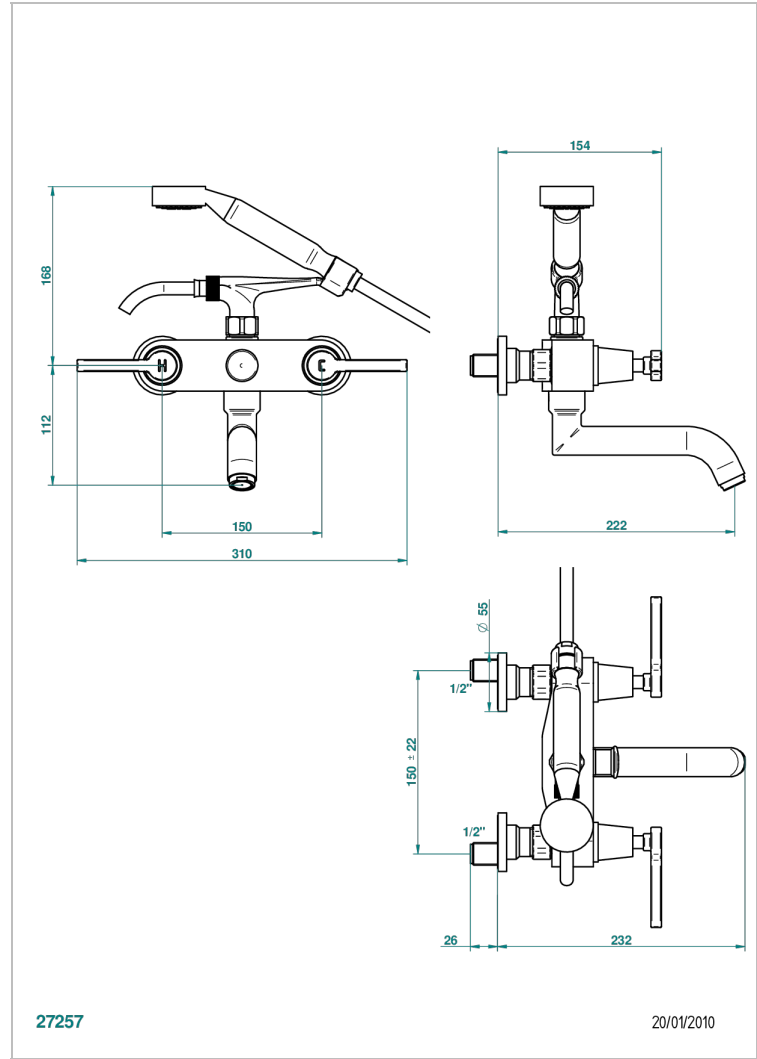

SPIRIT WITH LEVER

G58-13B

Wall mounted 2-hole bath/shower mixer, shower and hose

CHARACTERISTIC

- ACS : 21ACCLY033

TECHNICAL SPECS

- Recommandé : 3 bars (max. 5 bars) - Advised : 43,5 psi (max. 72 psi)
- Bec : 35 l/min à 3 bars - Douchette : 9,5 l/min à 3 bars
- Spout : 9.26 gpm at 43.5 psi - Handshower : 2.5 gpm at 43.5 psi

STANDARDS

AVAILABLE FINITIONS

Antique nickel - H28
Black ceram - D30
Blush PVD - H62
Brass color PVD - H49
Brown bronze color PVD - F33
Gold color PVD - H52

Graphite PVD - H64
Lacquered light bronze - D01
Matt Umber PVD - H67
Matt blush PVD - H60
Matt brass color PVD - H50
Matt brown bronze color PVD - F34