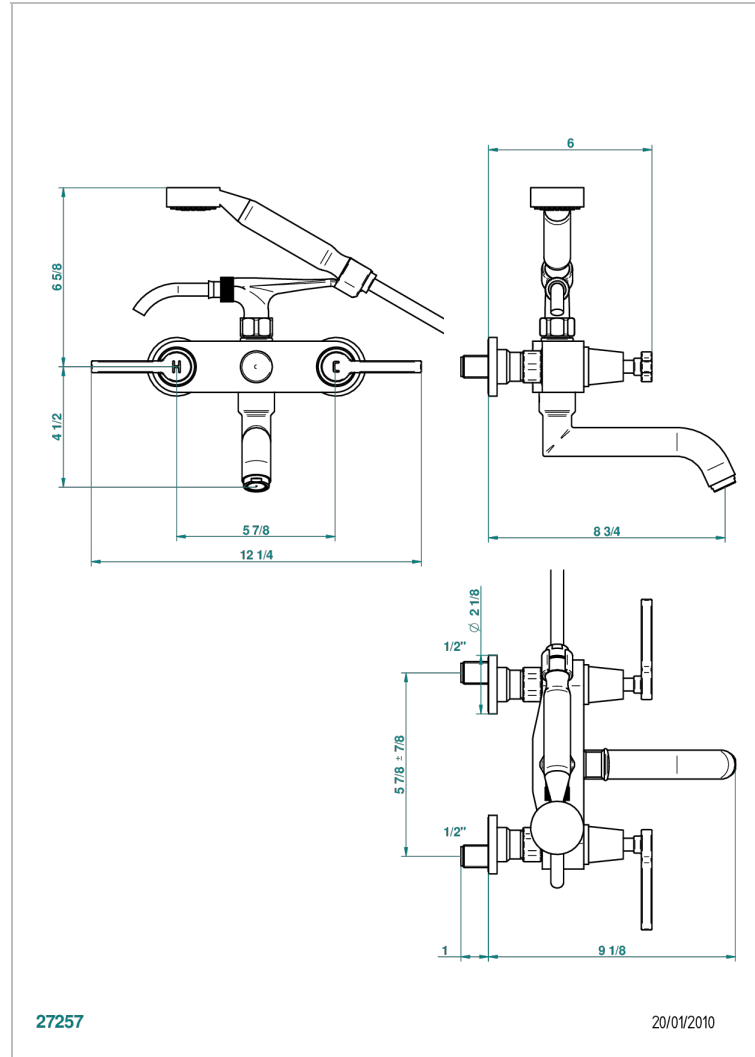

SPIRIT WITH LEVER

G58-13B

Wall mounted 2-hole bath/shower mixer, shower and hose

THG[®]
PARIS

CHARACTERISTIC

- ACS : 21ACCLY033

STANDARDS

TECHNICAL SPECS

- Recommandé : 3 bars (max. 5 bars) - Advised : 43,5 psi (max. 72 psi)
- Bec : 35 l/min à 3 bars - Douchette : 9,5 l/min à 3 bars
- Spout : 9.26 gpm at 43.5 psi - Handshower : 2.5 gpm at 43.5 psi

AVAILABLE FINITIONS