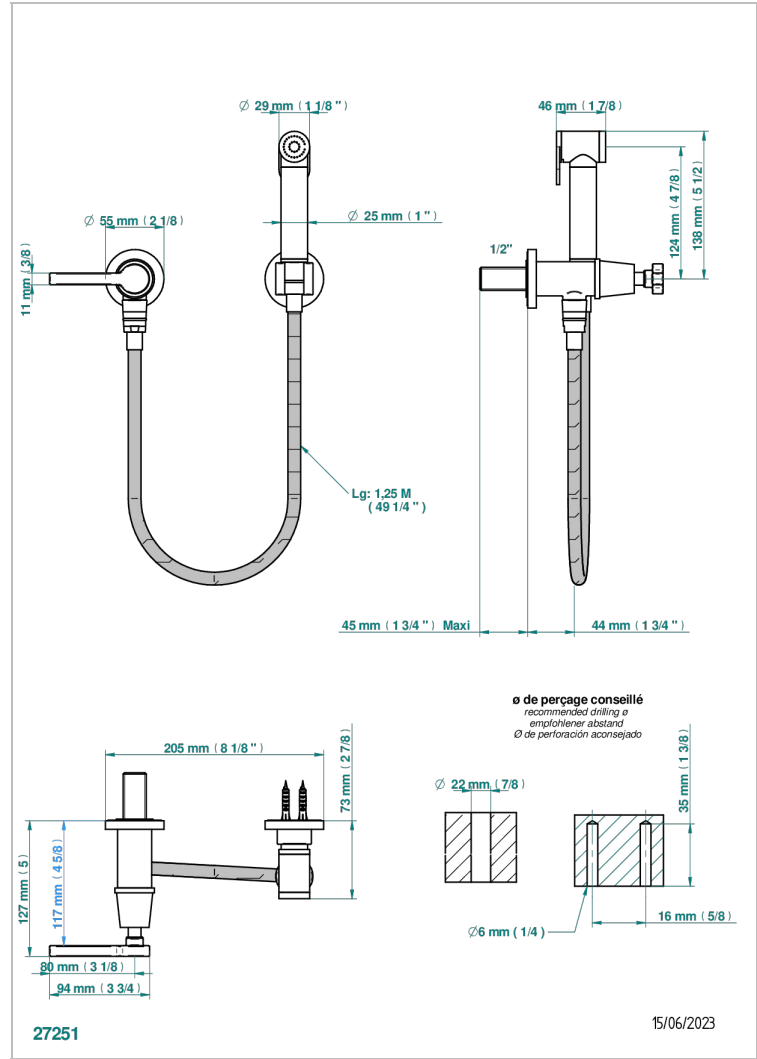

# SPIRIT WITH LEVER

G58-5840/8

THG<sup>®</sup>  
PARIS

Wc douche set including: valve, trigger spray, reinforced hose (1.25m) and hook

## CHARACTERISTIC

- ACS : 19ACCLY406