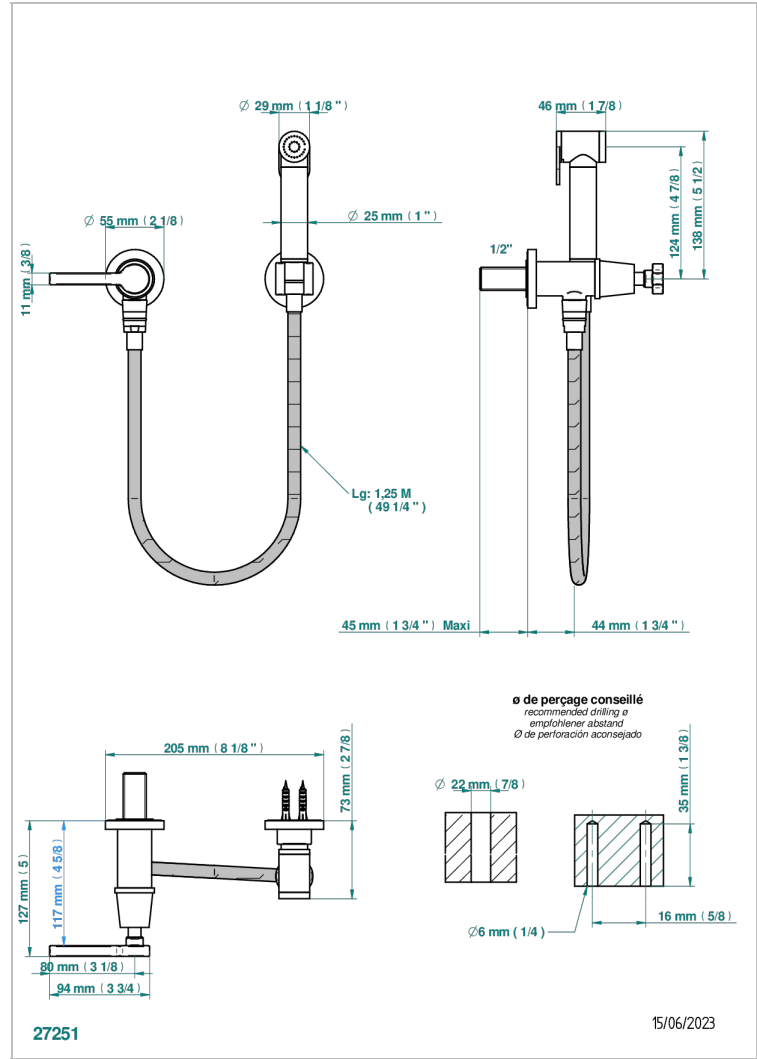

SPIRIT WITH LEVER

G58-5840/8

THG[®]
PARIS

Wc douche set including: valve, trigger spray, reinforced hose (1.25m) and hook

CHARACTERISTIC

- ACS : 19ACCLY406

TECHNICAL SPECS

- Recommandé : 3 bars (max. 5 bars) - Advised : 43,5 psi (max. 72 psi)
- 9,5 l/min à 3 bars (2.5 gpm at 43.5 psi)

STANDARDS

AVAILABLE FINITIONS

Antique nickel - H28
Black ceram - D30
Blush PVD - H62
Brass color PVD - H49
Brown bronze color PVD - F33
Gold color PVD - H52

Graphite PVD - H64
Lacquered light bronze - D01
Matt Umber PVD - H67
Matt blush PVD - H60
Matt brass color PVD - H50
Matt brown bronze color PVD - F34