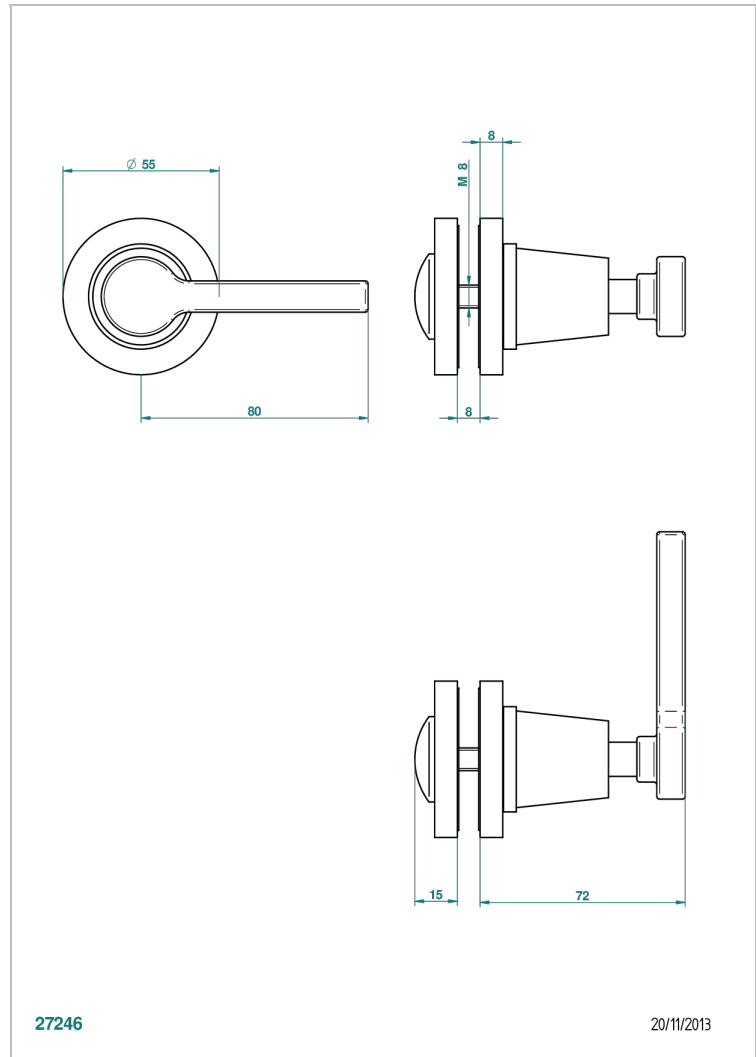

SPIRIT WITH LEVER HANDLES

G58-639V

Large knob

CHARACTERISTIC

- Spirit with lever handles
- Large knob

AVAILABLE FINITIONS

Black ceram - D30
Blush PVD - H62
Brass color PVD - H49
Brown bronze color PVD - F33
Chrome polished - A02
Chrome polished / gold polished - G02

Matt graphite PVD - H65
Matt nickel (American satin) - C01
Matt nickel color PVD - H56
Natural smoked Brass - A13
Nickel antique / Sovereign - H28
Nickel color PVD - H55

Nickel polished - B01
Soft gold - F30
Soft matt gold - F31
Umber PVD - H66