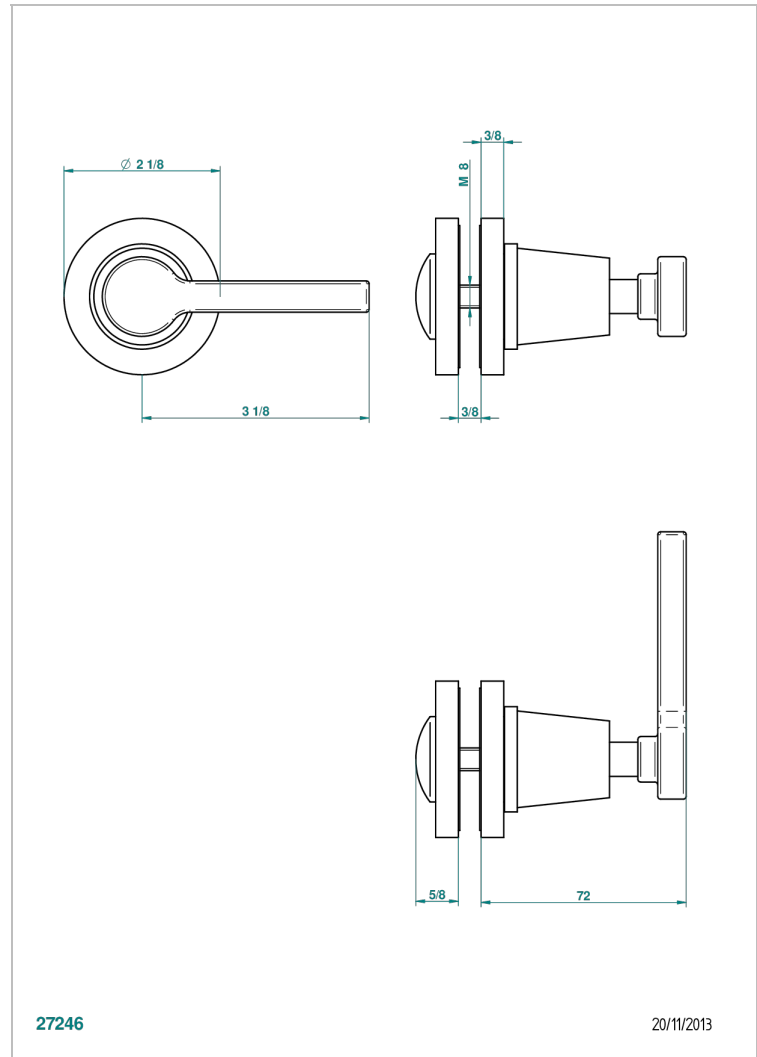

SPIRIT WITH LEVER HANDLES

G58-639V

Large knob

THG[®]
PARIS

CHARACTERISTIC

- Spirit with lever handles
- Large knob

AVAILABLE FINITIONS

Black ceram - D30
Blush PVD - H62
Brass color PVD - H49
Brown bronze color PVD - F33
Chrome polished - A02
Chrome polished / gold polished - G02