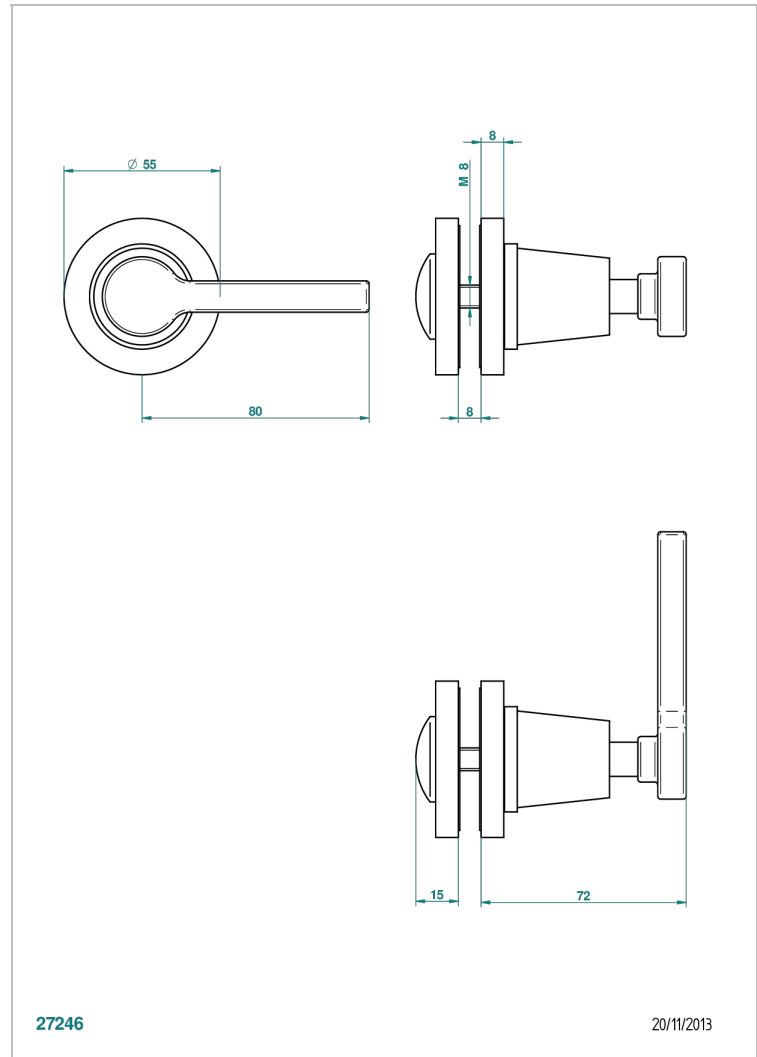

SPIRIT WITH LEVER

G58-639V

Large door knob

CHARACTERISTIC

- Spirit with lever
- Large door knob

AVAILABLE FINITIONS

Antique nickel - H28
Black ceram - D30
Blush PVD - H62
Brass color PVD - H49
Brown bronze color PVD - F33
Gold color PVD - H52