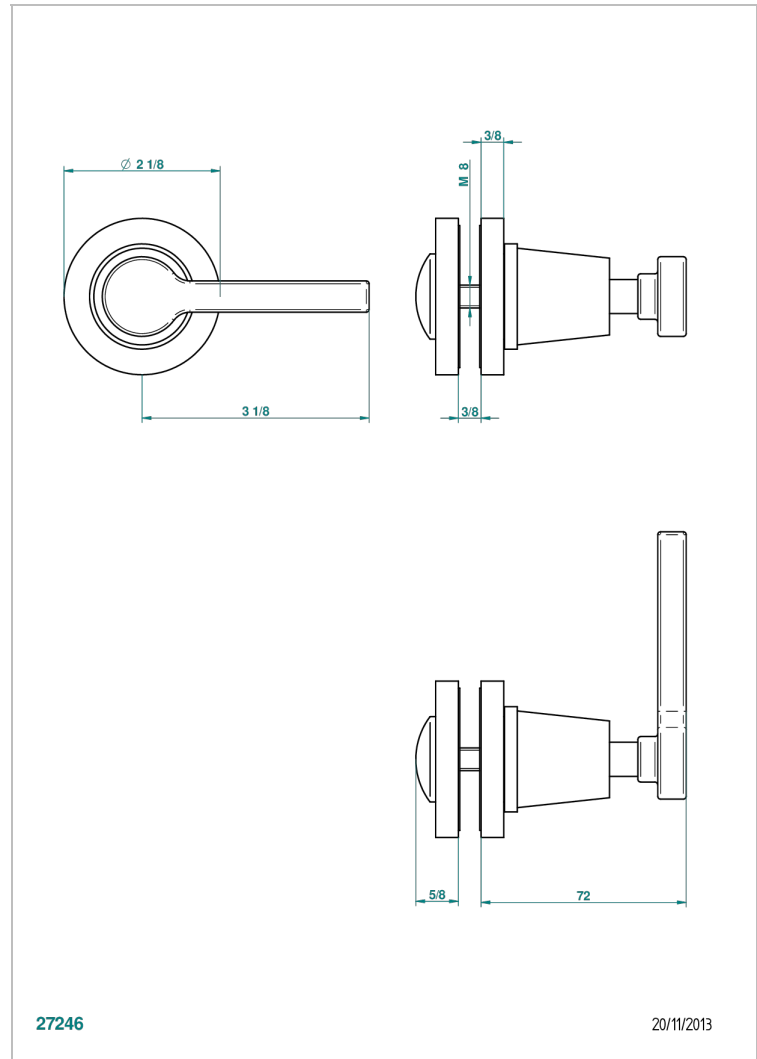

# SPIRIT WITH LEVER

G58-639V

Large door knob

## CHARACTERISTIC

- Spirit with lever
- Large door knob