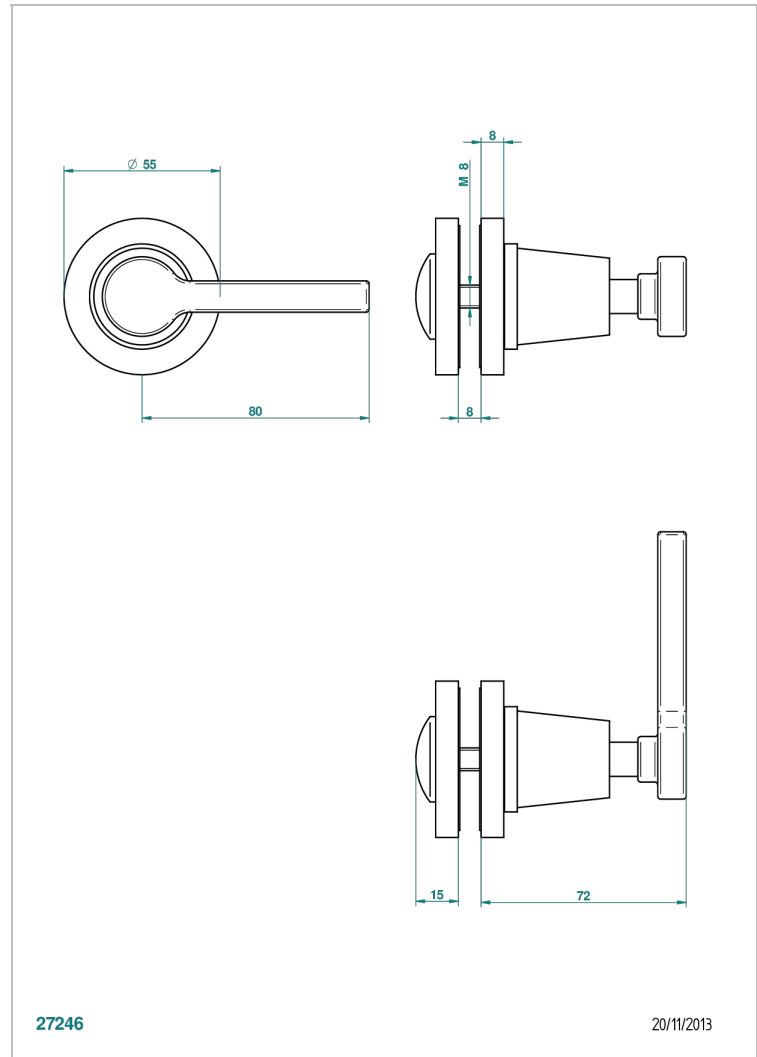

# SPIRIT WITH LEVER

G58-639V

Large door knob

## CHARACTERISTIC

- Spirit with lever
- Large door knob