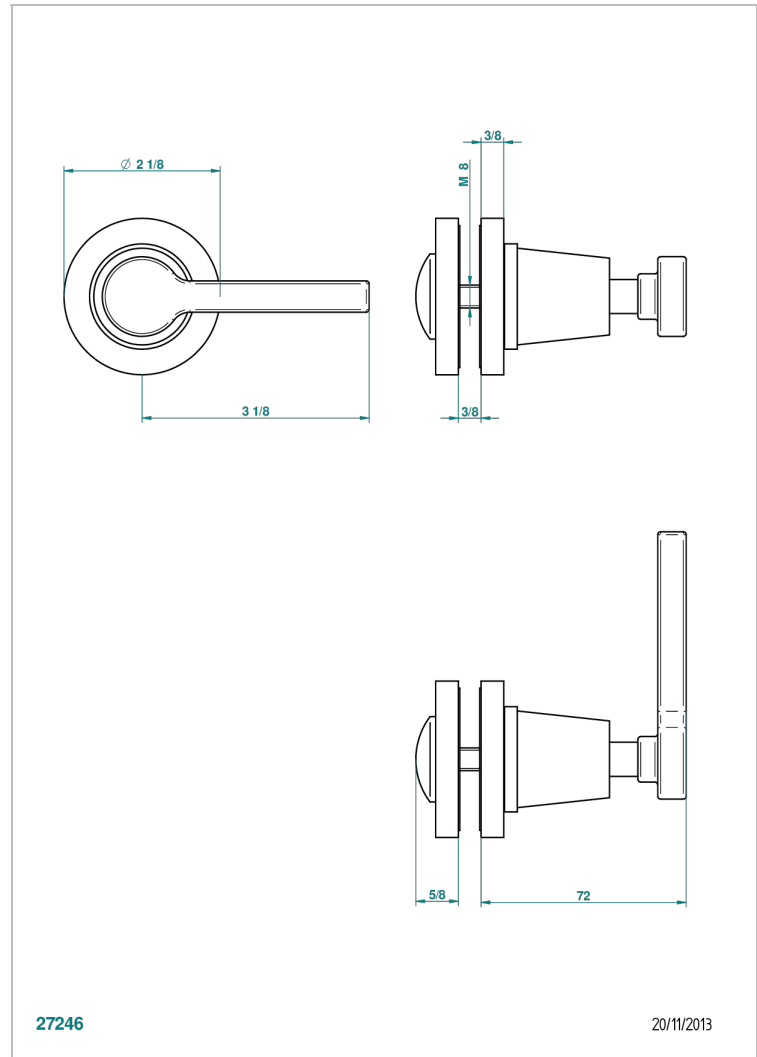

SPIRIT WITH LEVER

G58-639V

Large door knob

CHARACTERISTIC

- Spirit with lever
- Large door knob

AVAILABLE FINITIONS

Antique nickel - H28
Black ceram - D30
Blush PVD - H62
Brass color PVD - H49
Brown bronze color PVD - F33
Gold color PVD - H52