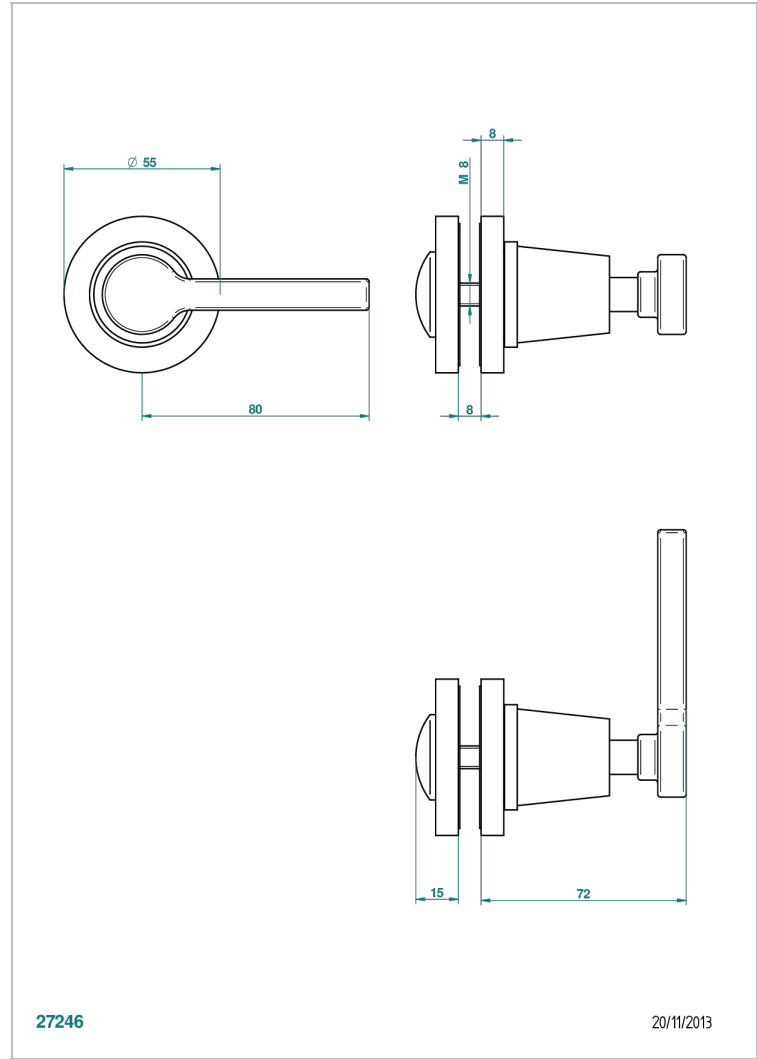

# SPIRIT WITH LEVER

G58-639V

Large door knob

## CHARACTERISTIC

- Spirit with lever
- Large door knob