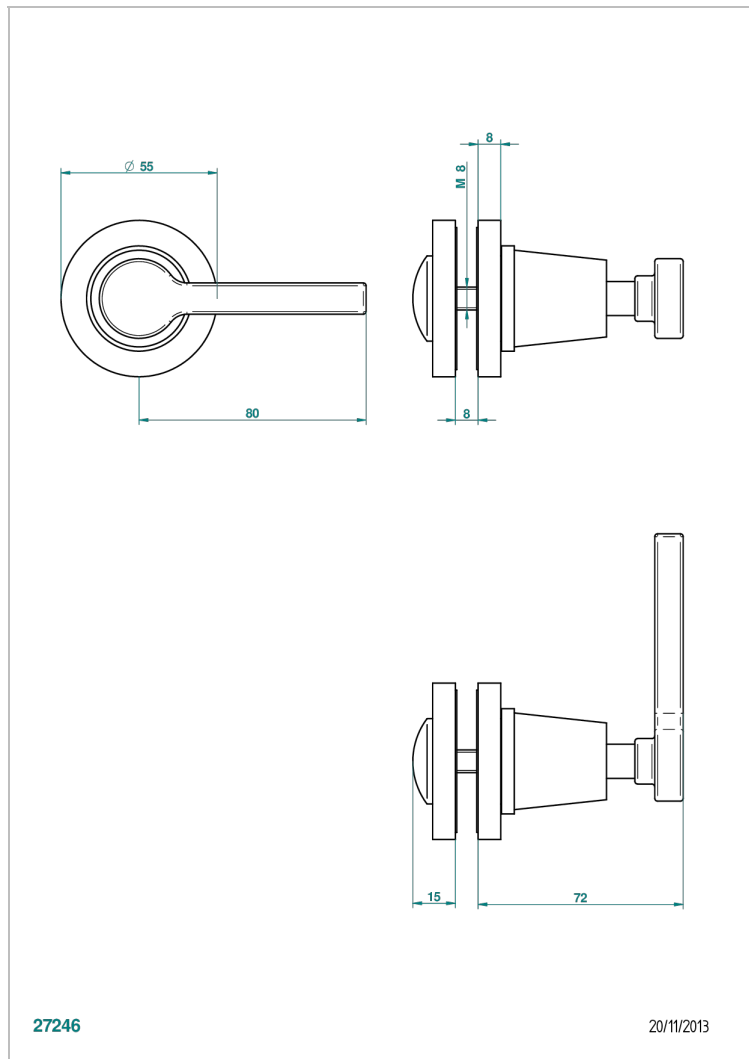

SPIRIT WITH LEVER

G58-639V

大号按钮

THG[®]
PARIS

特色

- Spirit with lever
- 大号按钮

可选饰面

Black ceram - D30
Blush PVD - H62
Graphite PVD - H64
Matt Umber PVD - H67
Matt blush PVD - H60
Matt graphite PVD - H65