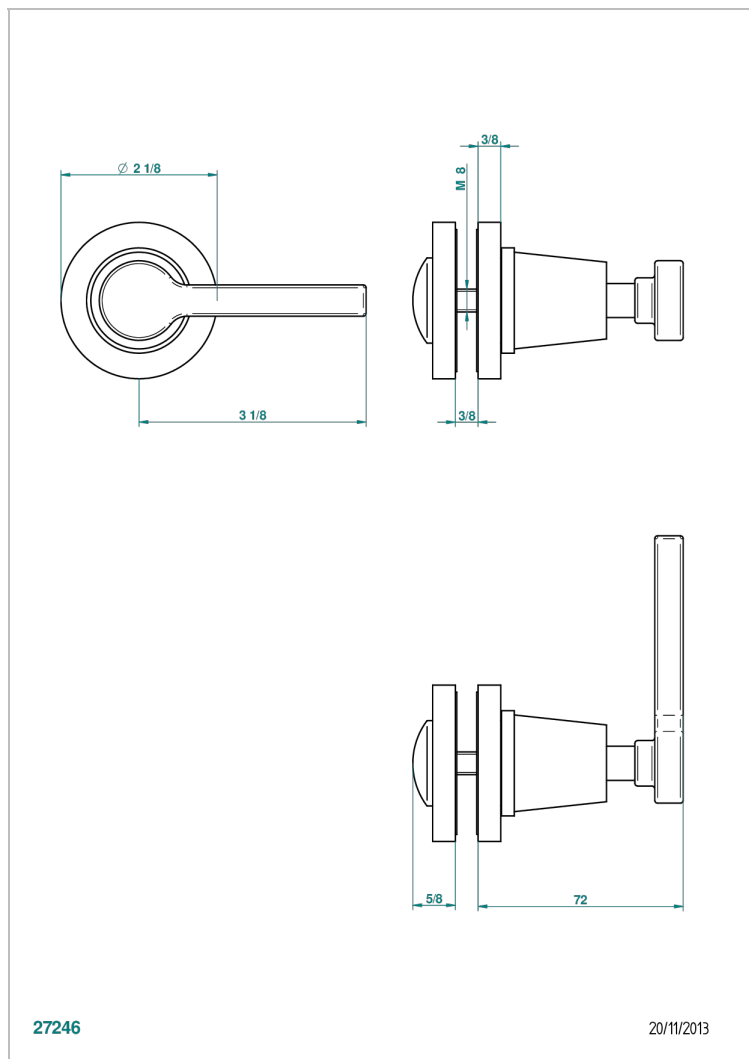

SPIRIT WITH LEVER

G58-639V

大号按钮

THG[®]
PARIS

特色

- Spirit with lever
- 大号按钮

可选饰面

Black ceram - D30
Blush PVD - H62
Graphite PVD - H64
Matt Umber PVD - H67
Matt blush PVD - H60
Matt graphite PVD - H65