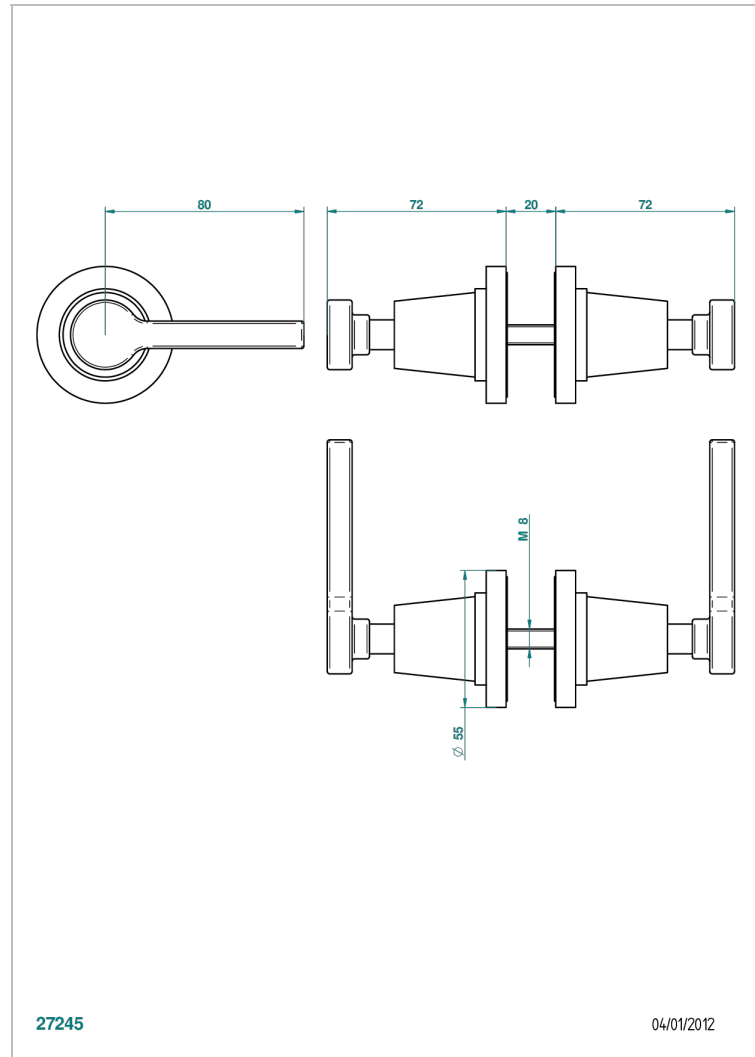

# SPIRIT WITH LEVER HANDLES

G58-638V

Pair of large knobs

THG<sup>®</sup>  
PARIS

## CHARACTERISTIC

- Spirit with lever handles
- Pair of large knobs