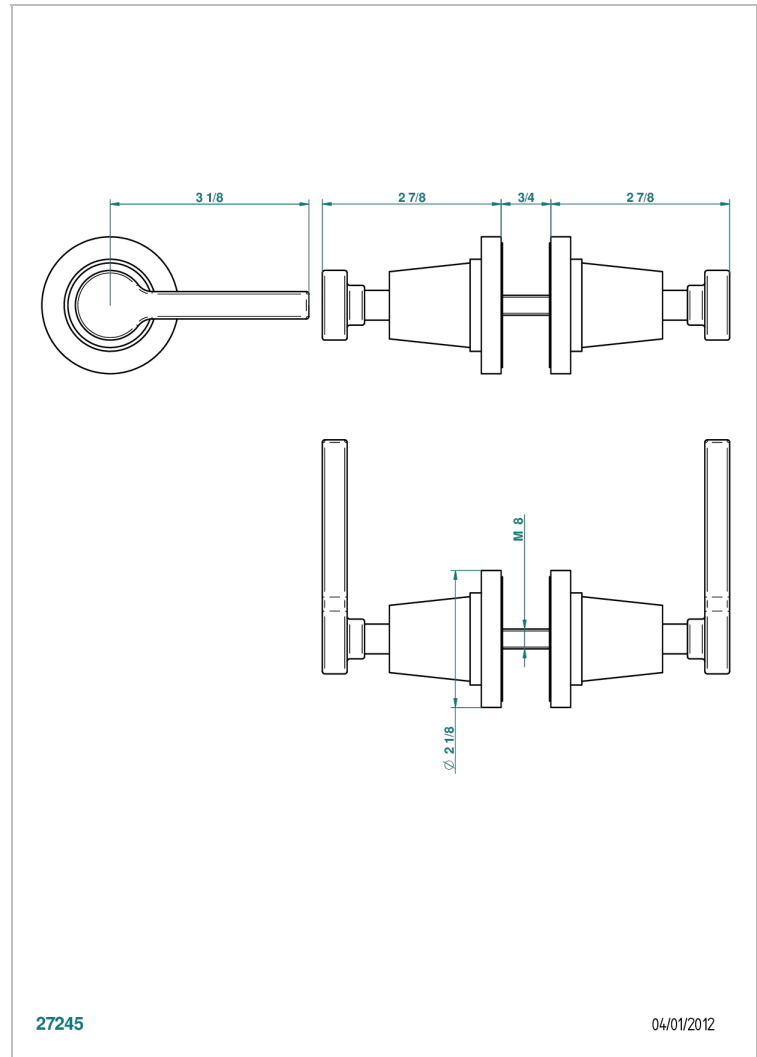

# SPIRIT WITH LEVER HANDLES

G58-638V

Pair of large knobs

THG<sup>®</sup>  
PARIS

## CHARACTERISTIC

- Spirit with lever handles
- Pair of large knobs