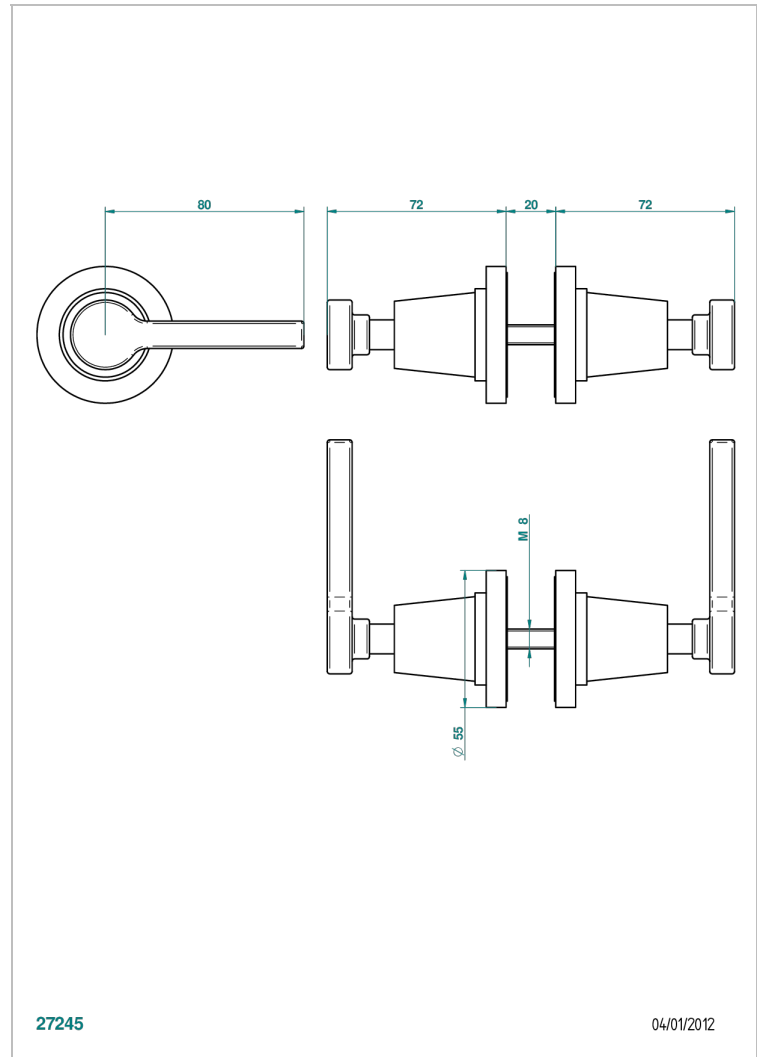

SPIRIT WITH LEVER

G58-638V

Pair of large door knobs

CHARACTERISTIC

- Spirit with lever
- Pair of large door knobs

AVAILABLE FINITIONS

Antique nickel - H28
Black ceram - D30
Blush PVD - H62
Brass color PVD - H49
Brown bronze color PVD - F33
Gold color PVD - H52