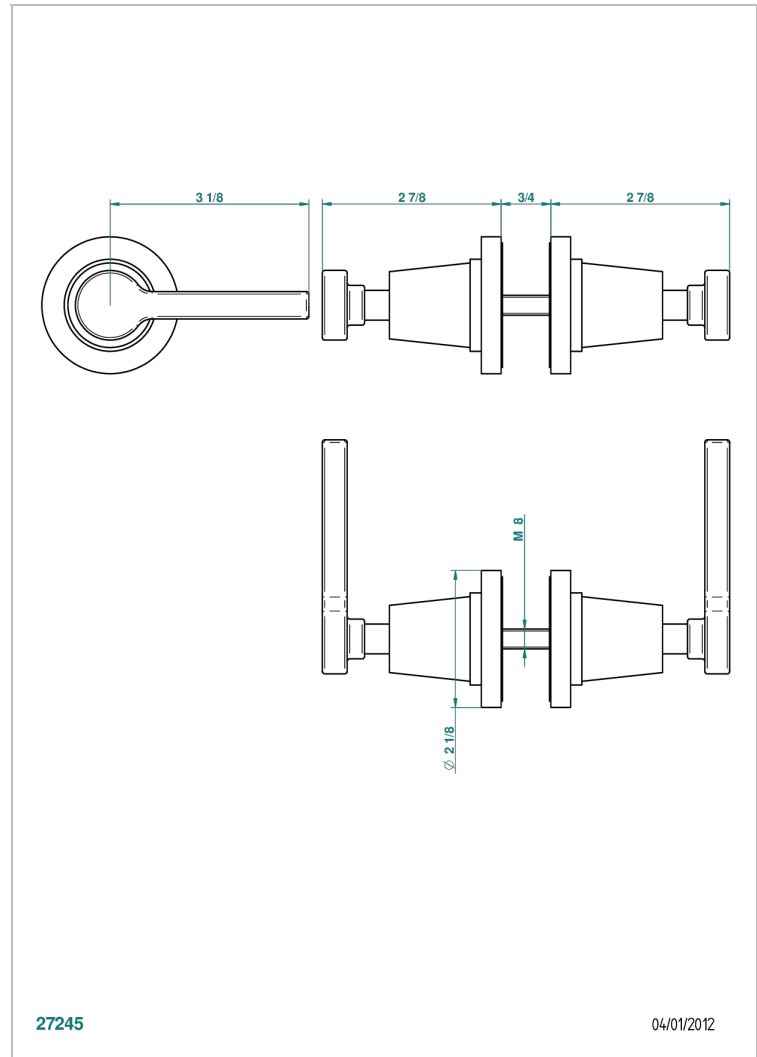

SPIRIT WITH LEVER

G58-638V

Pair of large door knobs

CHARACTERISTIC

- Spirit with lever
- Pair of large door knobs

AVAILABLE FINITIONS

Antique nickel - H28
Black ceram - D30
Blush PVD - H62
Brass color PVD - H49
Brown bronze color PVD - F33
Gold color PVD - H52