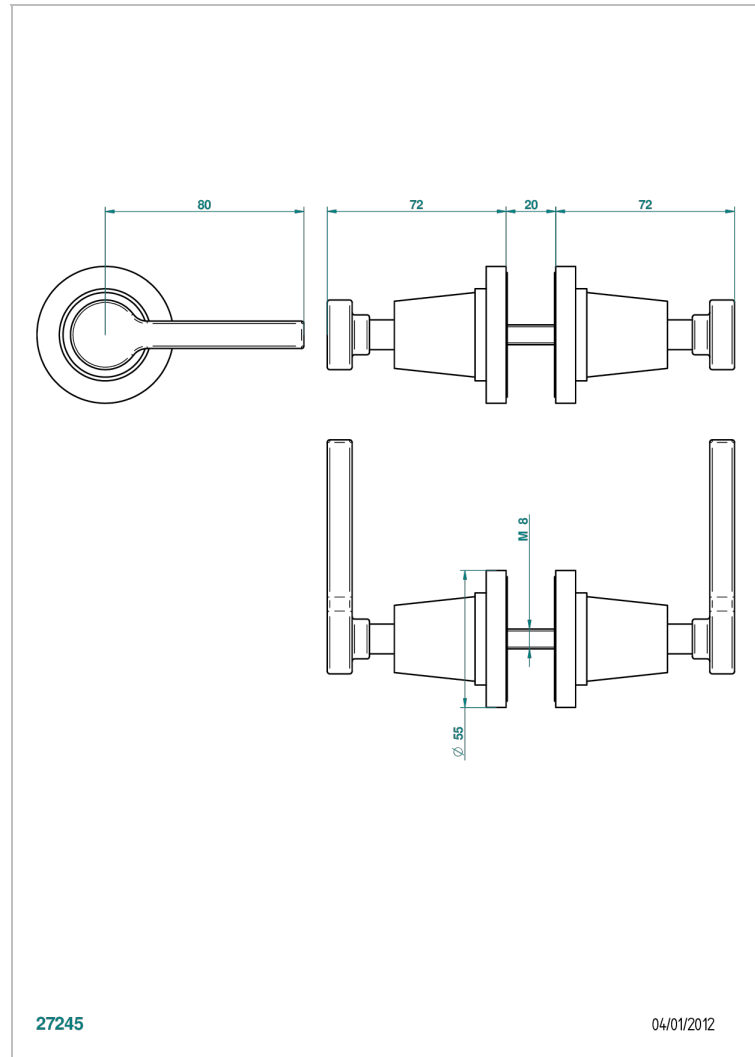

SPIRIT WITH LEVER

G58-638V

Pair of large door knobs

CHARACTERISTIC

- Spirit with lever
- Pair of large door knobs

AVAILABLE FINITIONS

Antique nickel - H28
Black ceram - D30
Blush PVD - H62
Brass color PVD - H49
Brown bronze color PVD - F33
Gold color PVD - H52