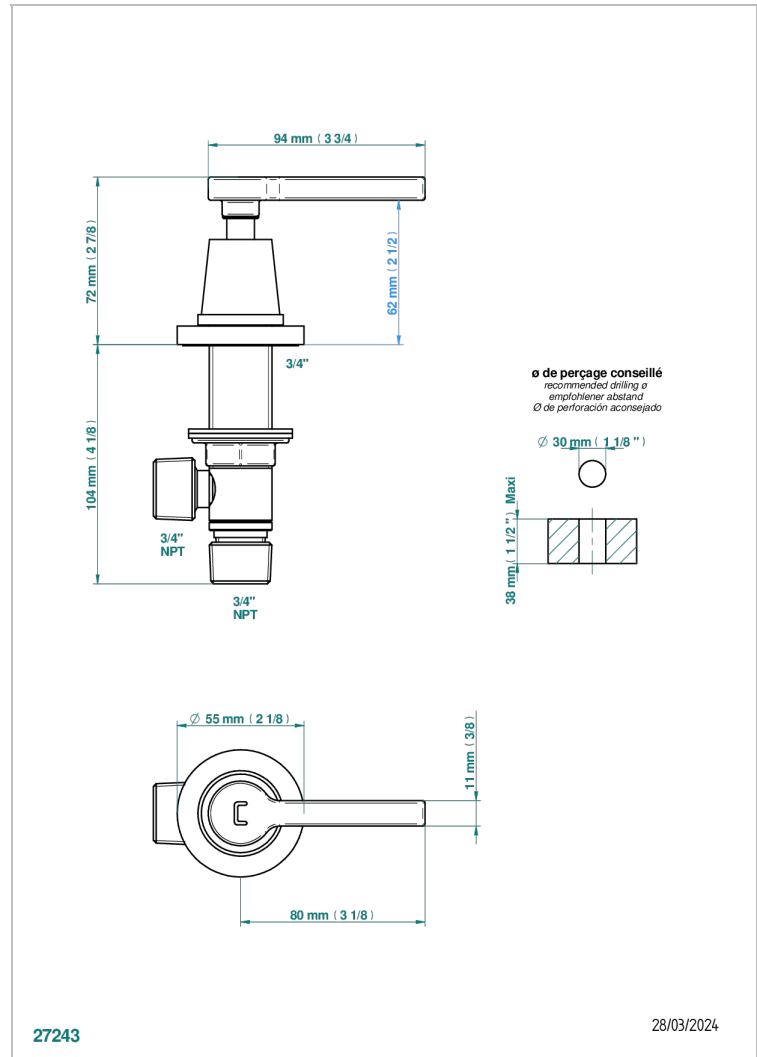

SPIRIT WITH LEVER

G58-36/C

Rim mounted 3/4" valve, cold

CHARACTERISTIC

- Spirit with lever
- Rim mounted 3/4" valve, cold

AVAILABLE FINITIONS

Antique nickel - H28
Black ceram - D30
Blush PVD - H62
Brass color PVD - H49
Brown bronze color PVD - F33
Gold color PVD - H52