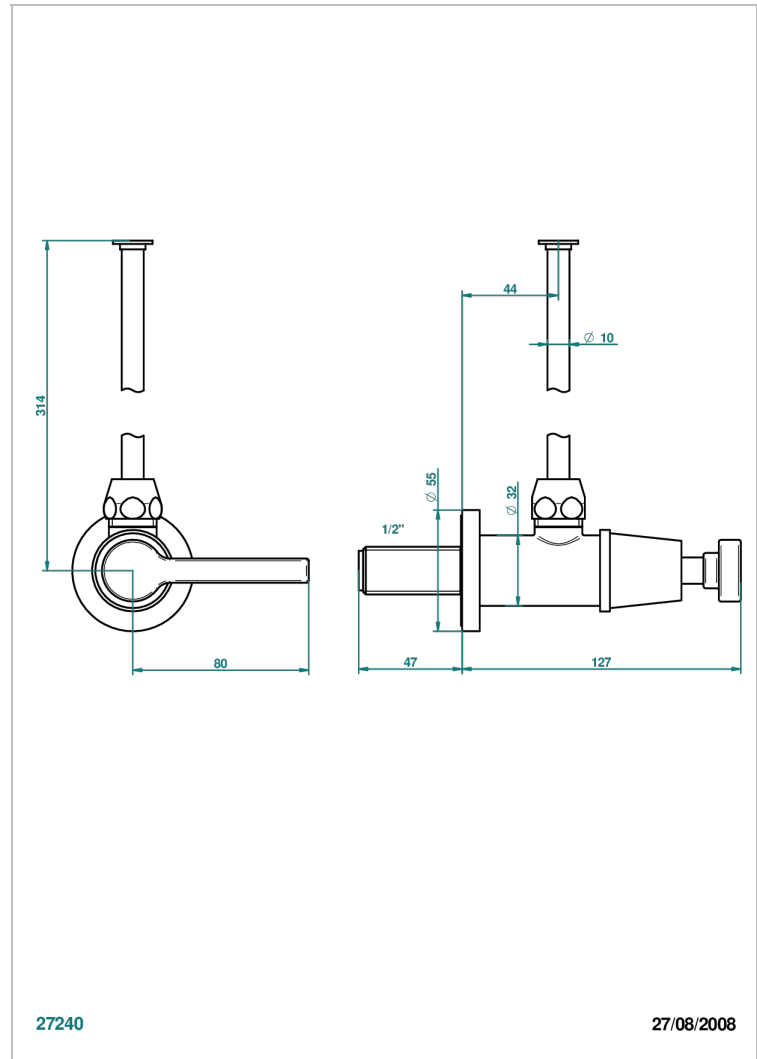

SPIRIT WITH LEVER

G58-181/S

1/2" stylised adjustable stop cock with 30 cm tube

CHARACTERISTIC

- Spirit with lever
- 1/2" stylised adjustable stop cock with 30 cm tube

AVAILABLE FINITIONS

Antique nickel - H28
Black ceram - D30
Blush PVD - H62
Brass color PVD - H49
Brown bronze color PVD - F33
Gold color PVD - H52