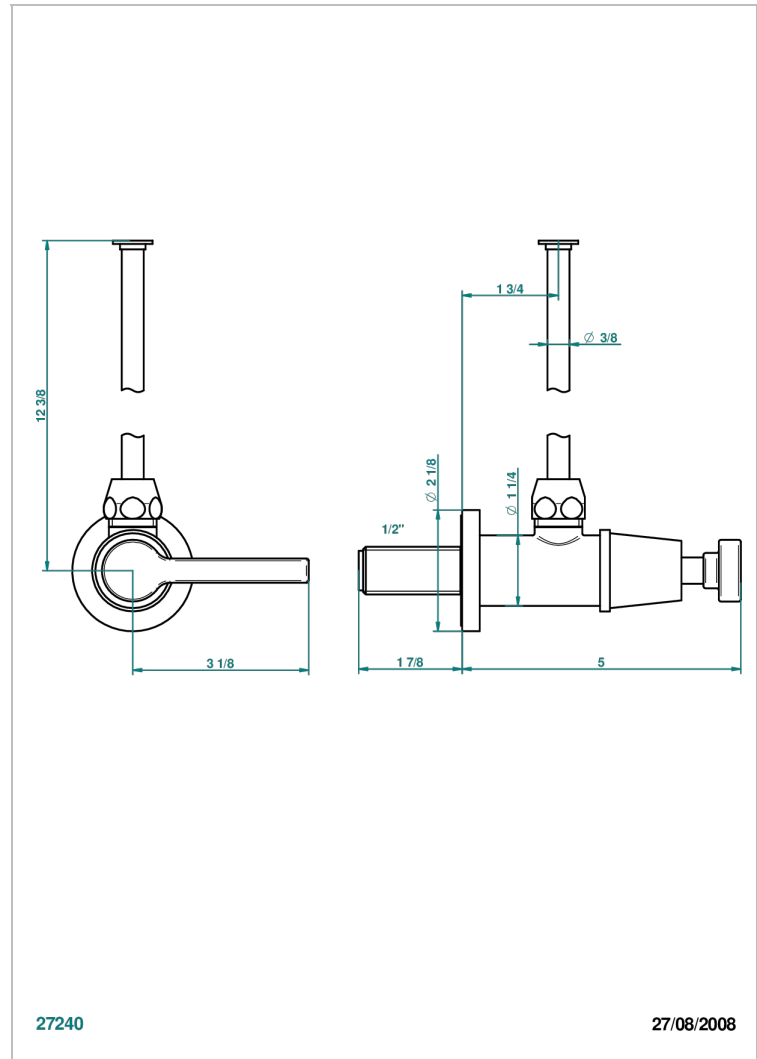

SPIRIT WITH LEVER

G58-181/S

1/2" stylised adjustable stop cock with 30 cm tube

THG[®]
PARIS

CHARACTERISTIC

- Spirit with lever
- 1/2" stylised adjustable stop cock with 30 cm tube

AVAILABLE FINITIONS

Antique nickel - H28
Black ceram - D30
Blush PVD - H62
Brass color PVD - H49
Brown bronze color PVD - F33
Gold color PVD - H52