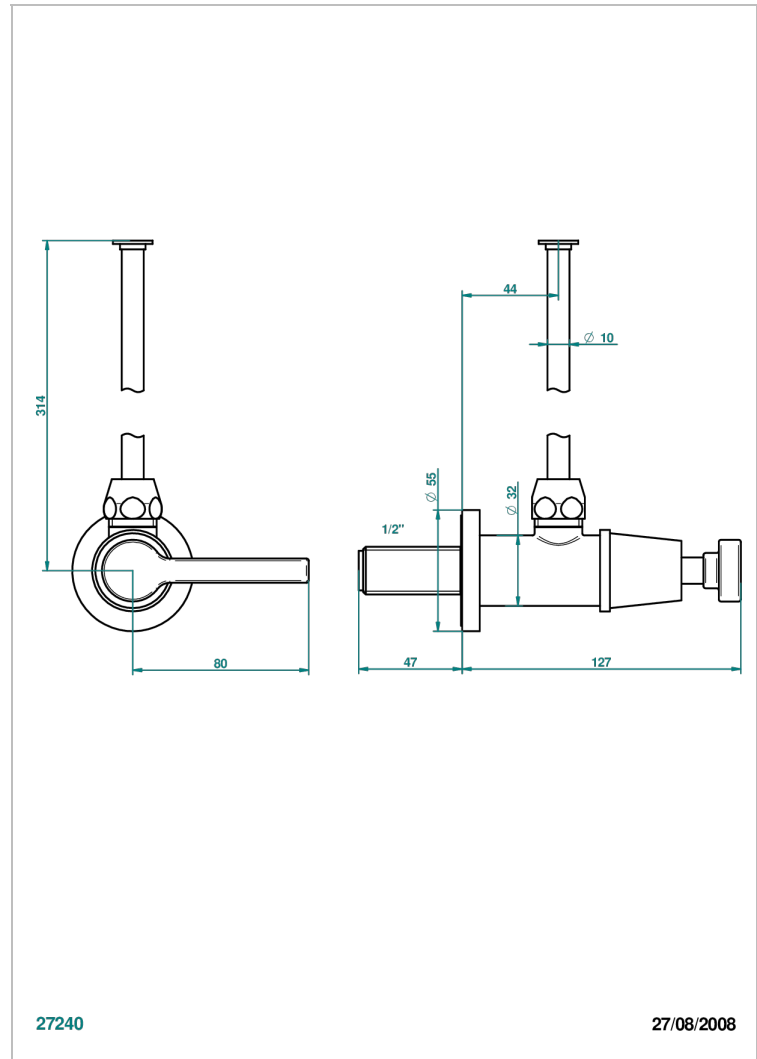

# SPIRIT WITH LEVER

G58-181/S

1/2" stylised adjustable stop cock with 30 cm tube

## CHARACTERISTIC

- Spirit with lever
- 1/2" stylised adjustable stop cock with 30 cm tube