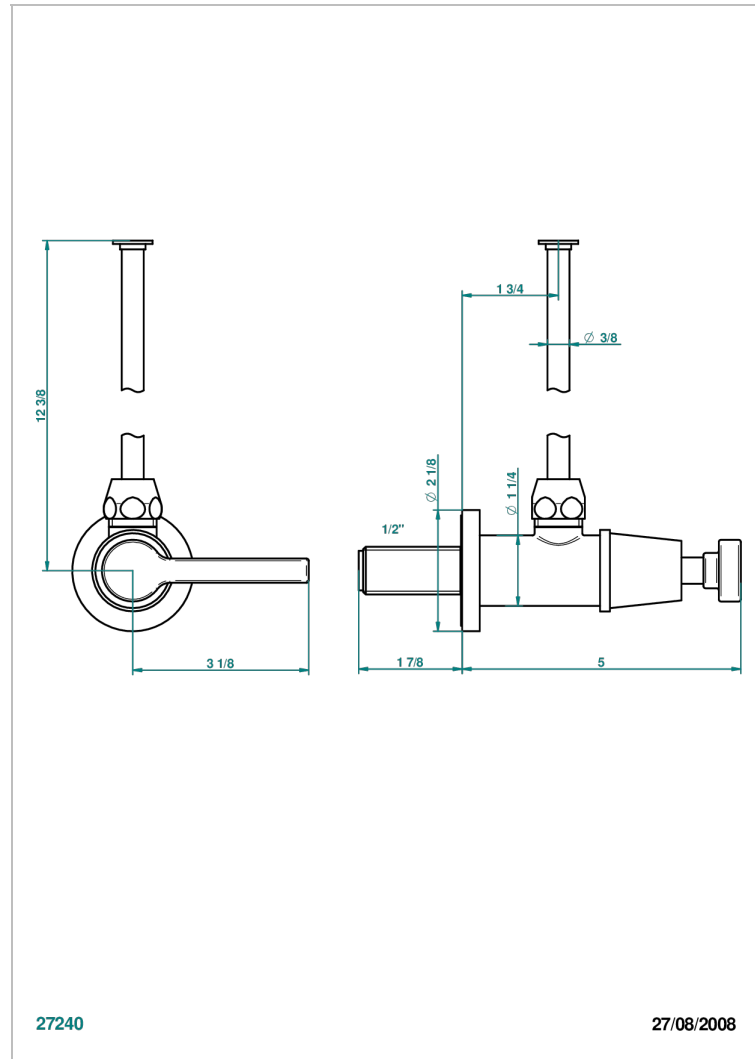

SPIRIT WITH LEVER

G58-181/S

1/2" stylised adjustable stop cock with 30 cm tube

CHARACTERISTIC

- Spirit with lever
- 1/2" stylised adjustable stop cock with 30 cm tube

AVAILABLE FINITIONS

Antique nickel - H28
Black ceram - D30
Blush PVD - H62
Brass color PVD - H49
Brown bronze color PVD - F33
Gold color PVD - H52