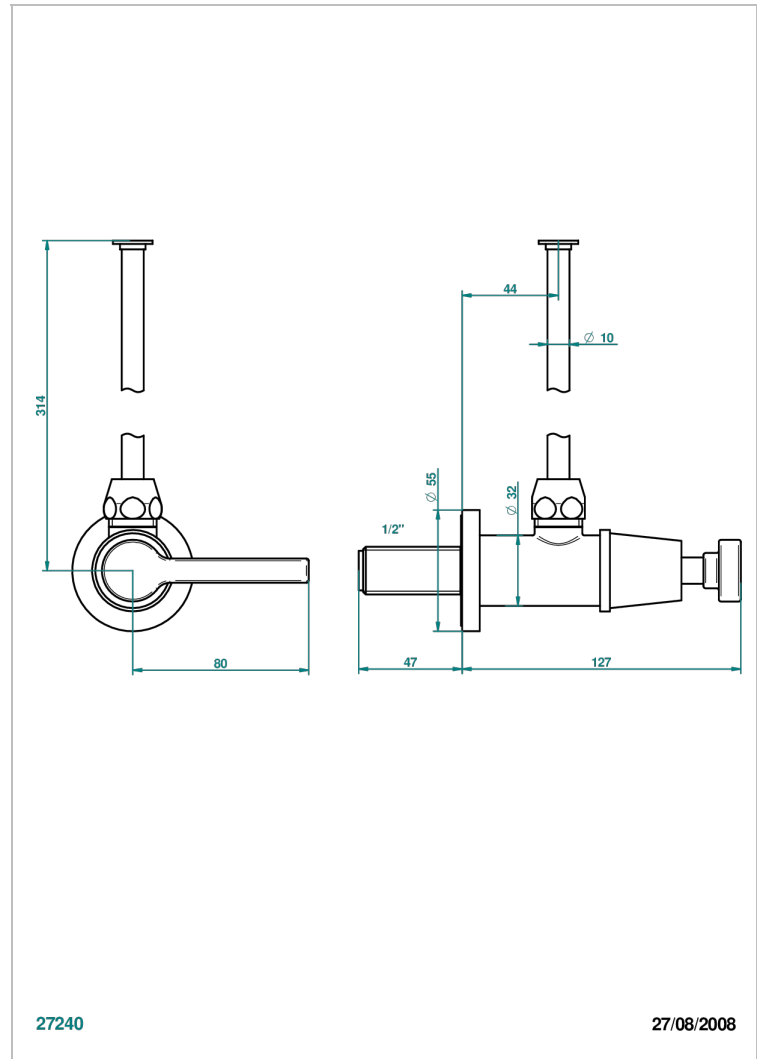

SPIRIT WITH LEVER

G58-181/S

1/2" stylised adjustable stop cock with 30 cm tube

THG[®]
PARIS

CHARACTERISTIC

- Spirit with lever
- 1/2" stylised adjustable stop cock with 30 cm tube

AVAILABLE FINITIONS

Antique nickel - H28
Black ceram - D30
Blush PVD - H62
Brass color PVD - H49
Brown bronze color PVD - F33
Gold color PVD - H52