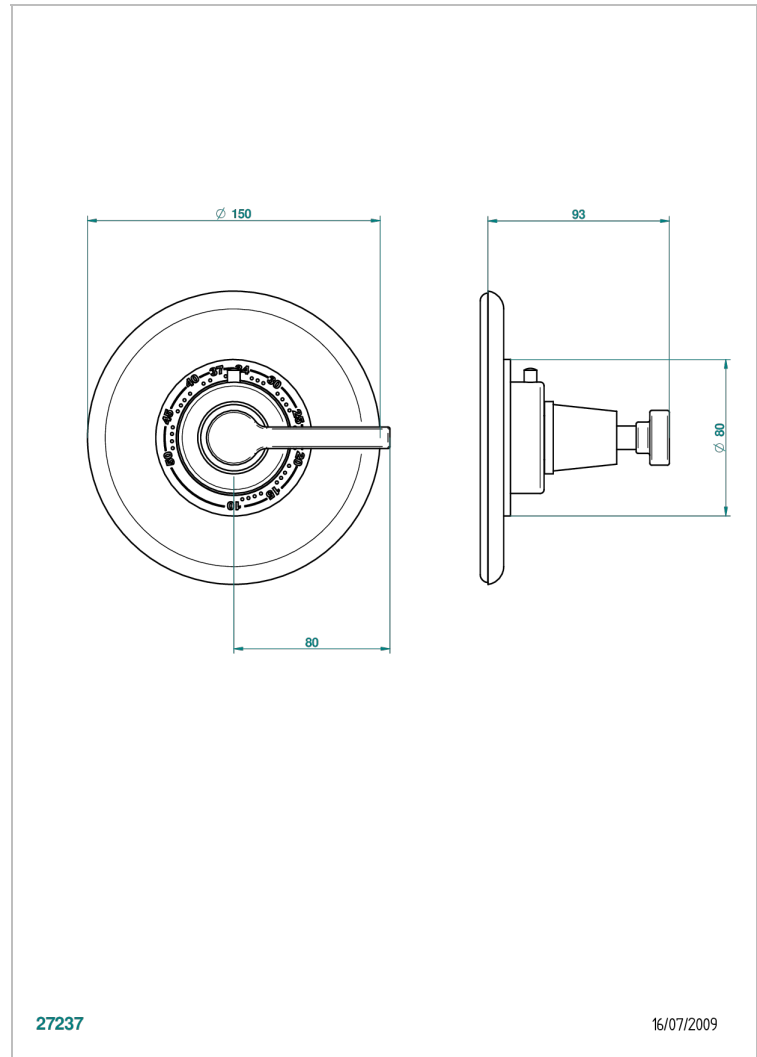

SPIRIT WITH LEVER HANDLES

G58-15EN16EM

Trim plate and handle for eurotherm valve 8200/us & 8300/us

THG[®]
PARIS

27237

16/07/2009

CHARACTERISTIC

- Spirit with lever handles
- Trim plate and handle for eurotherm valve 8200/us & 8300/us