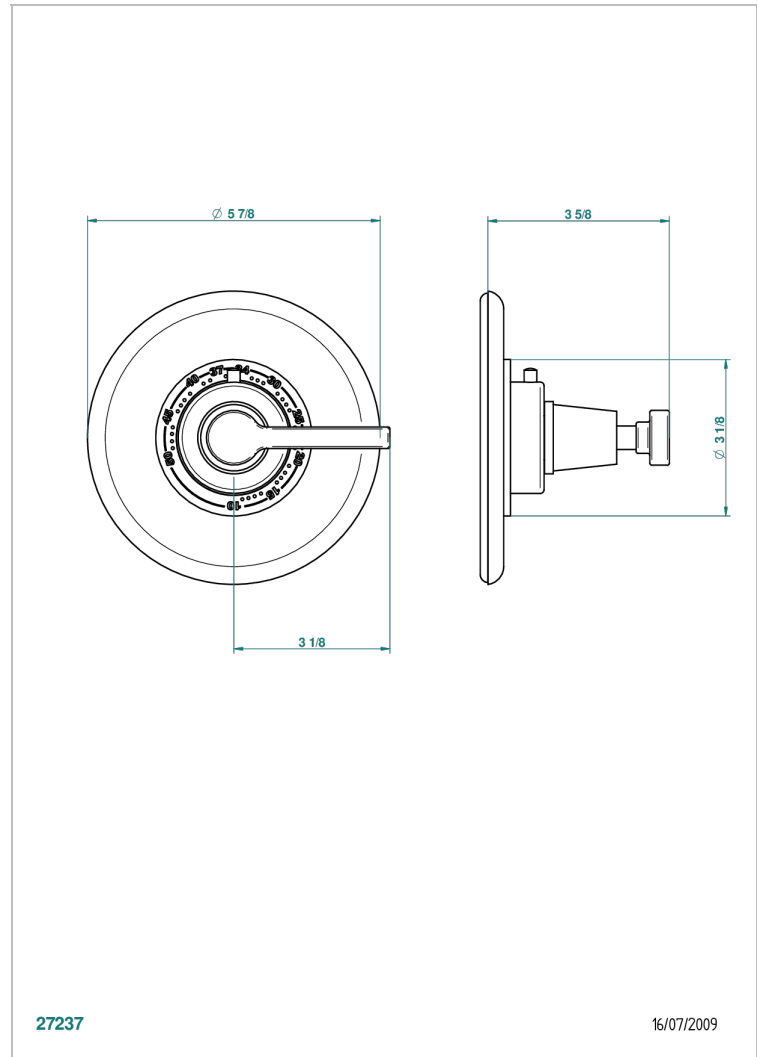

SPIRIT WITH LEVER HANDLES

G58-15EN16EM

Trim plate and handle for eurotherm valve 8200/us & 8300/us

THG[®]
PARIS

CHARACTERISTIC

- Spirit with lever handles
- Trim plate and handle for eurotherm valve 8200/us & 8300/us