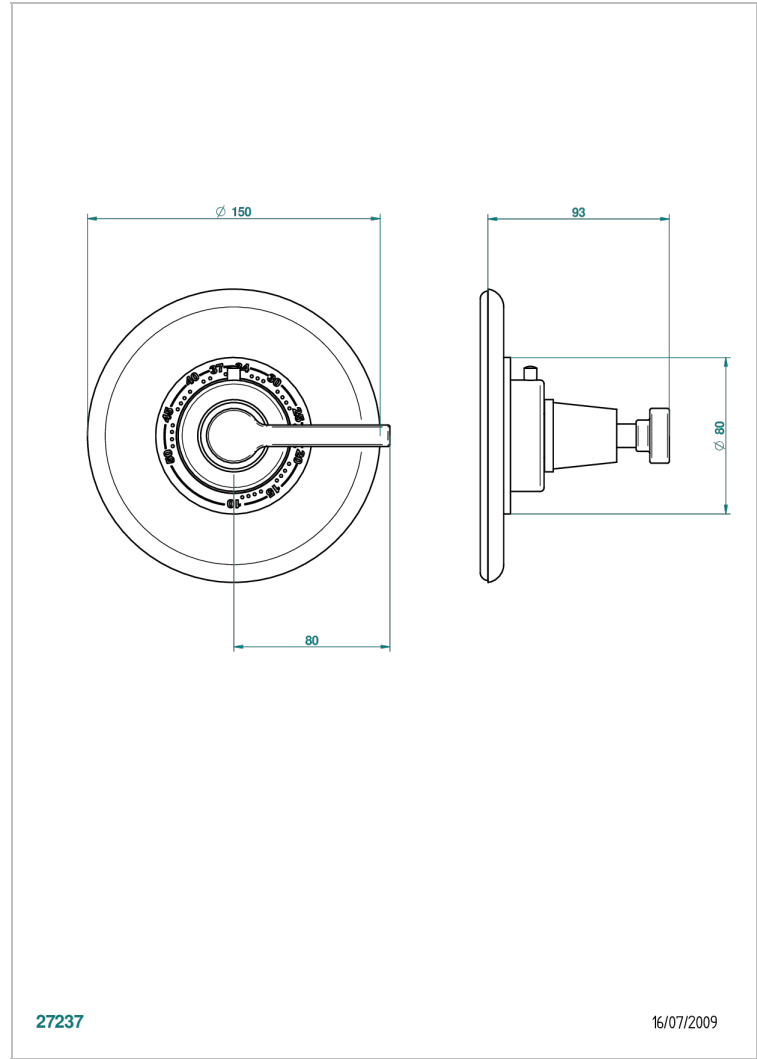

# SPIRIT WITH LEVER

G58-15EN16EM

Trim for Eurotherm thermostat n° 8105N, 8200N, 8300

THG<sup>®</sup>  
PARIS

## CHARACTERISTIC

- Spirit with lever
- Trim for Eurotherm thermostat n° 8105N, 8200N, 8300

## RELATED SKU'S

- Ref. G00-8105N 1/2" Eurotherm thermostat, 40 l/min with wax cartridge
- Ref. G00-8200N 3/4" Eurotherm thermostat, 80 l/min