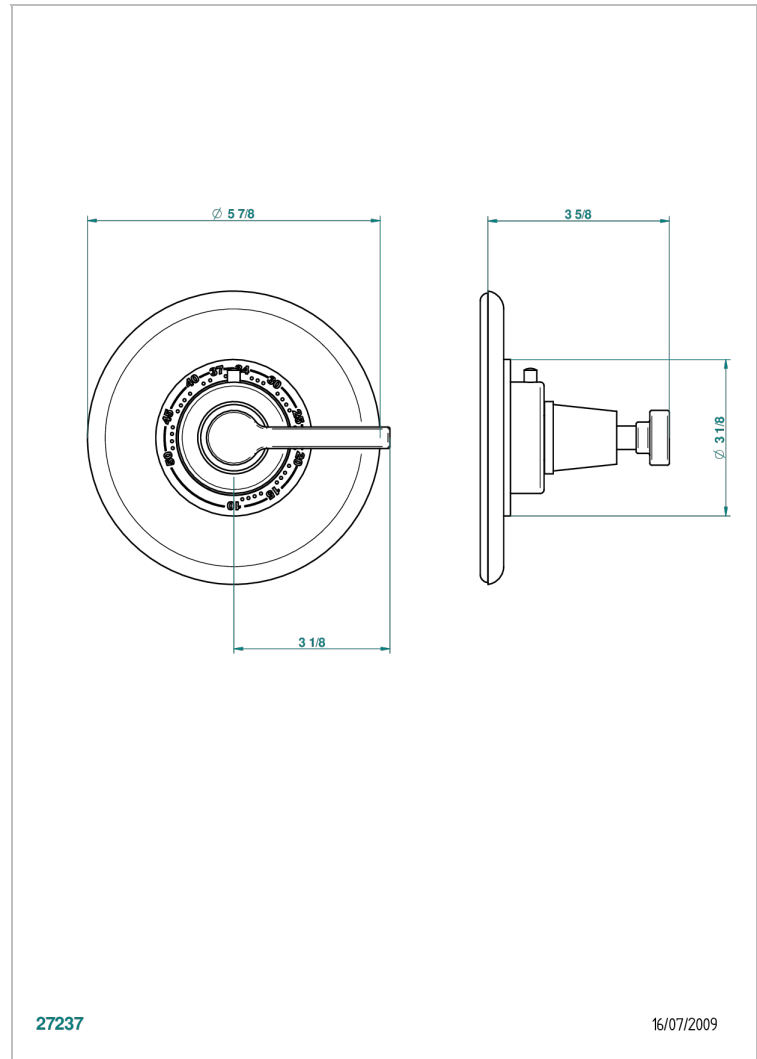

SPIRIT WITH LEVER

G58-15EN16EM

Trim for Eurotherm thermostat n° 8105N, 8200N, 8300

CHARACTERISTIC

- Spirit with lever
- Trim for Eurotherm thermostat n° 8105N, 8200N, 8300

RELATED SKU'S

- Ref. G00-8105N 1/2" Eurotherm thermostat, 40 l/min with wax cartridge
- Ref. G00-8200N 3/4" Eurotherm thermostat, 80 l/min